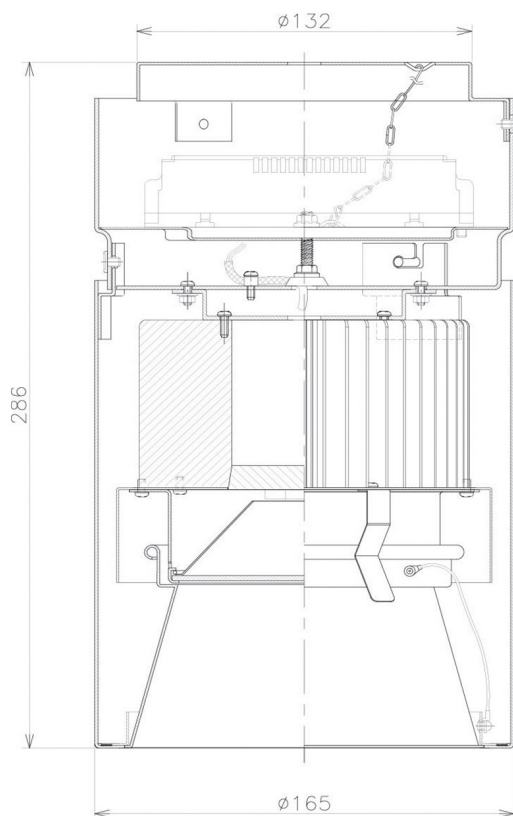

Item no. CD011-4250MB8530D

Series Name: Ceiling Light (Deep Cone)

Installation	Direct mount
Type	
Fixture wattage	42.8W
Beam angle	65 deg
Color Temp.	3000K
CRI	Ra>85
Luminous	3287 lm
Body	Die-cast aluminum alloy
Body finish	Black
Trim finish	Black
Reflector finish	Mirror
IP Rate	IP20
Light source	COB module
Input Voltage	AC220~240V
Dimming Type	Non-Dimmable
Certificate	CE, CCC
Cut Hole	N/A

Weight	
42.8W	2.6kg
36.0W	2.4kg
28.5W	2.4kg