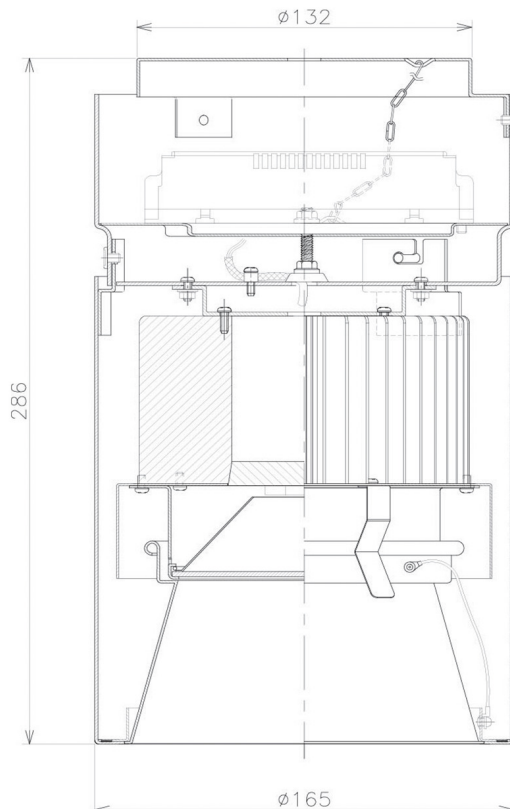

Item no. CD011-4250MB8535D

Series Name: Ceiling Light (Deep Cone)

Installation	Direct mount
Type	
Fixture wattage	42.8W
Beam angle	65 deg
Color Temp.	3500K
CRI	Ra>85
Luminous	3340 lm
Body	Die-cast aluminum alloy
Body finish	Black
Trim finish	Black
Reflector finish	Mirror
IP Rate	IP20
Light source	COB module
Input Voltage	AC220~240V
Dimming Type	Non-Dimmable
Certificate	CE, CCC
Cut Hole	N/A

Weight	
42.8W	2.6kg
36.0W	2.4kg
28.5W	2.4kg