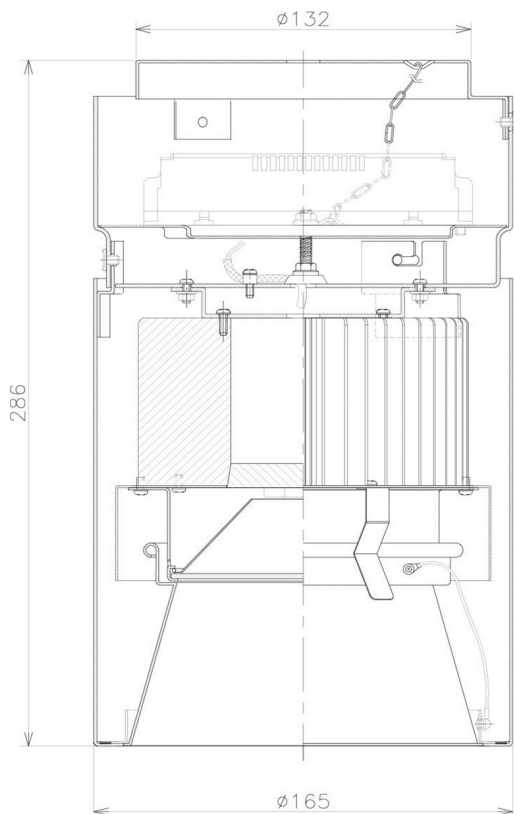

Item no. CD011-4250MB8535D

Series Name: Ceiling Light (Deep Cone)

Installation	Direct mount
Type	Ceiling Light (Deep Cone)
Fixture wattage	42.8W
Beam angle	65 deg
Color Temp.	3500K
CRI	Ra>85
Luminous	3340 lm
Body	Die-cast aluminum alloy
Body finish	Black
Trim finish	Black
Reflector finish	Mirror
IP Rate	IP20
Light source	COB module
Input Voltage	AC220~240V
Dimming Type	Non-Dimmable
Certificate	CE, CCC
Cut Hole	N/A

Weight	
42.8W	2.6kg
36.0W	2.4kg
28.5W	2.4kg