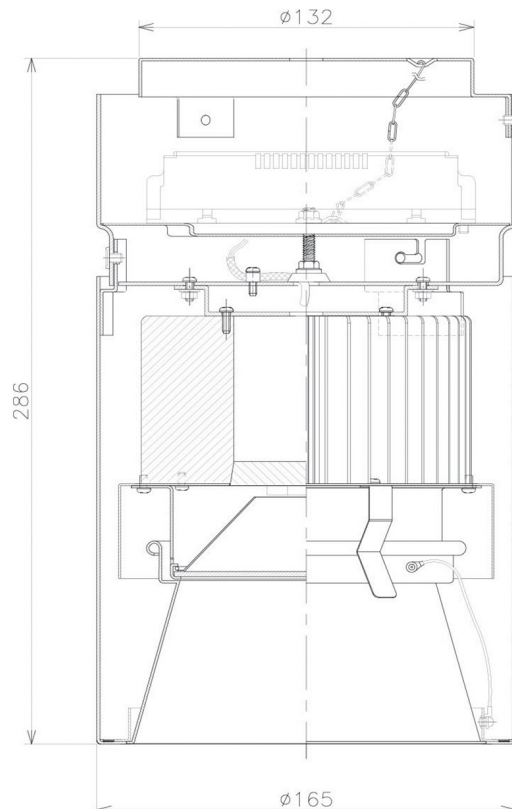

Item no. CD011-4250MB8540D

Series Name: Ceiling Light (Deep Cone)

Installation	Direct mount
Type	
Fixture wattage	42.8W
Beam angle	65 deg
Color Temp.	4000K
CRI	Ra>85
Luminous	3372 lm
Body	Die-cast aluminum alloy
Body finish	Black
Trim finish	Black
Reflector finish	Mirror
IP Rate	IP20
Light source	COB module
Input Voltage	AC220~240V
Dimming Type	Non-Dimmable
Certificate	CE, CCC
Cut Hole	N/A

Weight	
42.8W	2.6kg
36.0W	2.4kg
28.5W	2.4kg