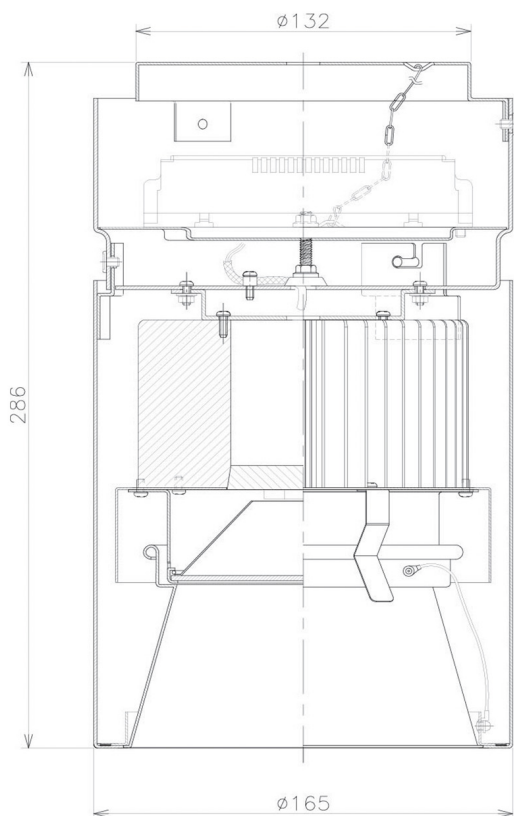

Item no. CD011-4250MB8540D

Series Name: Ceiling Light (Deep Cone)

Installation	Direct mount
Type	Ceiling Light (Deep Cone)
Fixture wattage	42.8W
Beam angle	65 deg
Color Temp.	4000K
CRI	Ra>85
Luminous	3372 lm
Body	Die-cast aluminum alloy
Body finish	Black
Trim finish	Black
Reflector finish	Mirror
IP Rate	IP20
Light source	COB module
Input Voltage	AC220~240V
Dimming Type	Non-Dimmable
Certificate	CE, CCC
Cut Hole	N/A

Weight	
42.8W	2.6kg
36.0W	2.4kg
28.5W	2.4kg