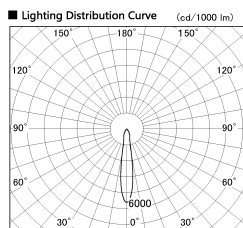

Item no. SD356-0815B8527

Series Name: Reflector type cylinder arm tracklight (UL Track) (SD356))

Installation	Track mount
Type	Reflector type cylinder arm tracklight (UL Track) (SD356))
Fixture wattage	7.9W
Beam angle	17 deg
Color Temp.	2700K
CRI	Ra>85
Luminous	571 lm
Body	Die-cast aluminum alloy
Body finish	Black
Trim finish	Black
Reflector finish	N/A
IP Rate	IP20
Light source	COB module
Input Voltage	AC220~240V
Dimming Type	Non-Dimmable
Certificate	CE, CCC
Cut Hole	N/A