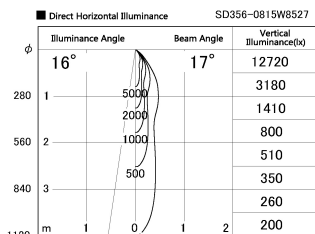

Item no. SD356-0815B8527

Series Name: Reflector type cylinder arm tracklight (UL Track) (SD356))

Installation	Track mount
Type	Reflector type cylinder arm tracklight (UL Track) (SD356))
Fixture wattage	7.9W
Beam angle	17 deg
Color Temp.	2700K
CRI	Ra>85
Luminous	571 lm
Body	Die-cast aluminum alloy
Body finish	Black
Trim finish	Black
Reflector finish	N/A
IP Rate	IP20
Light source	COB module
Input Voltage	AC220~240V
Dimming Type	Non-Dimmable
Certificate	CE, CCC
Cut Hole	N/A