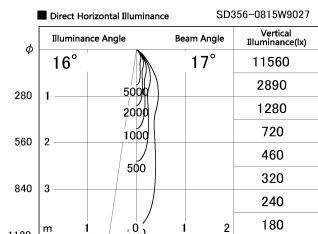

Item no. SD356-0815B9027

Series Name: Reflector type cylinder arm tracklight (UL Track) (SD356))

Installation	Track mount
Type	
Fixture wattage	7.9W
Beam angle	17 deg
Color Temp.	2700K
CRI	Ra>90
Luminous	519 lm
Body	Die-cast aluminum alloy
Body finish	Black
Trim finish	Black
Reflector finish	N/A
IP Rate	IP20
Light source	COB module
Input Voltage	AC220~240V
Dimming Type	Non-Dimmable
Certificate	CE, CCC
Cut Hole	N/A