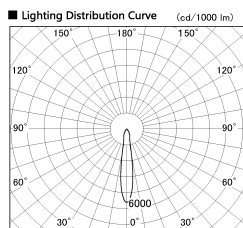

Item no. SD356-0815B9027

Series Name: Reflector type cylinder arm tracklight (UL Track) (SD356))

Installation	Track mount
Type	Reflector type cylinder arm tracklight (UL Track) (SD356))
Fixture wattage	7.9W
Beam angle	17 deg
Color Temp.	2700K
CRI	Ra>90
Luminous	519 lm
Body	Die-cast aluminum alloy
Body finish	Black
Trim finish	Black
Reflector finish	N/A
IP Rate	IP20
Light source	COB module
Input Voltage	AC220~240V
Dimming Type	Non-Dimmable
Certificate	CE, CCC
Cut Hole	N/A