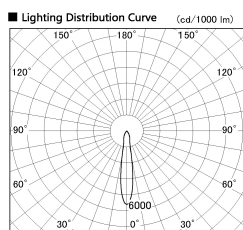

Item no. SD356-0815B9027

Series Name: Reflector type cylinder arm tracklight (UL Track) (SD356))

Installation	Track mount
Type	
Fixture wattage	7.9W
Beam angle	17 deg
Color Temp.	2700K
CRI	Ra>90
Luminous	519 lm
Body	Die-cast aluminum alloy
Body finish	Black
Trim finish	Black
Reflector finish	N/A
IP Rate	IP20
Light source	COB module
Input Voltage	AC220~240V
Dimming Type	Non-Dimmable
Certificate	CE, CCC
Cut Hole	N/A