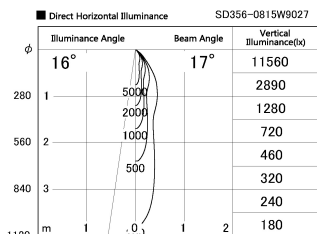

Item no. SD356-0815B9027

Series Name: Reflector type cylinder arm tracklight (UL Track) (SD356))

Installation	Track mount
Type	Reflector type cylinder arm tracklight (UL Track) (SD356))
Fixture wattage	7.9W
Beam angle	17 deg
Color Temp.	2700K
CRI	Ra>90
Luminous	519 lm
Body	Die-cast aluminum alloy
Body finish	Black
Trim finish	Black
Reflector finish	N/A
IP Rate	IP20
Light source	COB module
Input Voltage	AC220~240V
Dimming Type	Non-Dimmable
Certificate	CE, CCC
Cut Hole	N/A