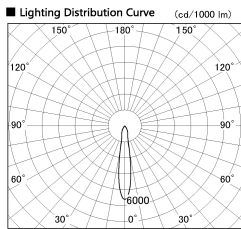

Item no. SD356-0815B9030

Series Name: Reflector type cylinder arm tracklight (UL Track) (SD356))

Installation	Track mount
Type	Reflector type cylinder arm tracklight (UL Track) (SD356))
Fixture wattage	7.9W
Beam angle	17 deg
Color Temp.	3000K
CRI	Ra>90
Luminous	541 lm
Body	Die-cast aluminum alloy
Body finish	Black
Trim finish	Black
Reflector finish	N/A
IP Rate	IP20
Light source	COB module
Input Voltage	AC220~240V
Dimming Type	Non-Dimmable
Certificate	CE, CCC
Cut Hole	N/A