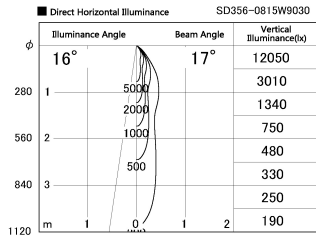

Item no. SD356-0815B9030

Series Name: Reflector type cylinder arm tracklight (UL Track) (SD356))

Installation	Track mount
Type	Reflector type cylinder arm tracklight (UL Track) (SD356))
Fixture wattage	7.9W
Beam angle	17 deg
Color Temp.	3000K
CRI	Ra>90
Luminous	541 lm
Body	Die-cast aluminum alloy
Body finish	Black
Trim finish	Black
Reflector finish	N/A
IP Rate	IP20
Light source	COB module
Input Voltage	AC220~240V
Dimming Type	Non-Dimmable
Certificate	CE, CCC
Cut Hole	N/A