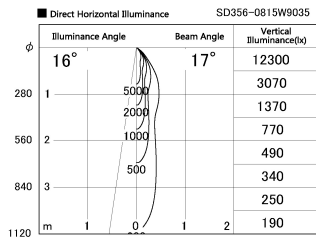

Item no. SD356-0815B9035

Series Name: Reflector type cylinder arm tracklight (UL Track) (SD356))

Installation	Track mount
Type	
Fixture wattage	7.9W
Beam angle	17 deg
Color Temp.	3500K
CRI	Ra>90
Luminous	552 lm
Body	Die-cast aluminum alloy
Body finish	Black
Trim finish	Black
Reflector finish	N/A
IP Rate	IP20
Light source	COB module
Input Voltage	AC220~240V
Dimming Type	Non-Dimmable
Certificate	CE, CCC
Cut Hole	N/A