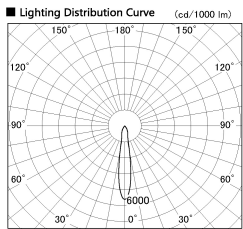

Item no. SD356-0815B9035

Series Name: Reflector type cylinder arm tracklight (UL Track) (SD356))

Installation	Track mount
Type	
Fixture wattage	7.9W
Beam angle	17 deg
Color Temp.	3500K
CRI	Ra>90
Luminous	552 lm
Body	Die-cast aluminum alloy
Body finish	Black
Trim finish	Black
Reflector finish	N/A
IP Rate	IP20
Light source	COB module
Input Voltage	AC220~240V
Dimming Type	Non-Dimmable
Certificate	CE, CCC
Cut Hole	N/A