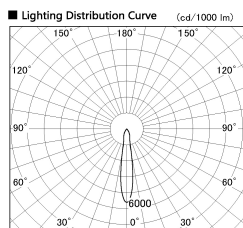

Item no. SD356-0815W8527

Series Name: Reflector type cylinder arm tracklight (UL Track) (SD356))

Installation	Track mount
Type	Reflector type cylinder arm tracklight (UL Track) (SD356))
Fixture wattage	7.9W
Beam angle	17 deg
Color Temp.	2700K
CRI	Ra>85
Luminous	571 lm
Body	Die-cast aluminum alloy
Body finish	White
Trim finish	White
Reflector finish	N/A
IP Rate	IP20
Light source	COB module
Input Voltage	AC220~240V
Dimming Type	Non-Dimmable
Certificate	CE, CCC
Cut Hole	N/A