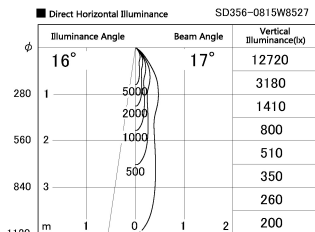

Item no. SD356-0815W8527

Series Name: Reflector type cylinder arm tracklight (UL Track) (SD356))

Installation	Track mount
Type	Reflector type cylinder arm tracklight (UL Track) (SD356))
Fixture wattage	7.9W
Beam angle	17 deg
Color Temp.	2700K
CRI	Ra>85
Luminous	571 lm
Body	Die-cast aluminum alloy
Body finish	White
Trim finish	White
Reflector finish	N/A
IP Rate	IP20
Light source	COB module
Input Voltage	AC220~240V
Dimming Type	Non-Dimmable
Certificate	CE, CCC
Cut Hole	N/A