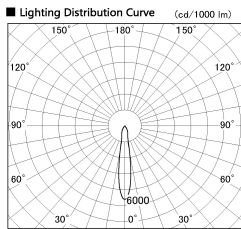

Item no. SD356-0815W8530

Series Name: Reflector type cylinder arm tracklight (UL Track) (SD356))

Installation	Track mount
Type	Reflector type cylinder arm tracklight (UL Track) (SD356))
Fixture wattage	7.9W
Beam angle	17 deg
Color Temp.	3000K
CRI	Ra>85
Luminous	595 lm
Body	Die-cast aluminum alloy
Body finish	White
Trim finish	White
Reflector finish	N/A
IP Rate	IP20
Light source	COB module
Input Voltage	AC220~240V
Dimming Type	Non-Dimmable
Certificate	CE, CCC
Cut Hole	N/A