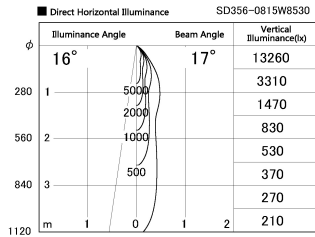

Item no. SD356-0815W8530

Series Name: Reflector type cylinder arm tracklight (UL Track) (SD356))

Installation	Track mount
Type	Reflector type cylinder arm tracklight (UL Track) (SD356))
Fixture wattage	7.9W
Beam angle	17 deg
Color Temp.	3000K
CRI	Ra>85
Luminous	595 lm
Body	Die-cast aluminum alloy
Body finish	White
Trim finish	White
Reflector finish	N/A
IP Rate	IP20
Light source	COB module
Input Voltage	AC220~240V
Dimming Type	Non-Dimmable
Certificate	CE, CCC
Cut Hole	N/A