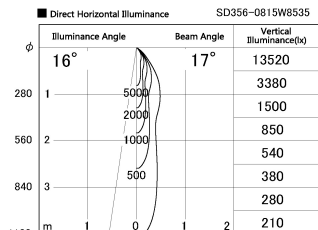

Item no. SD356-0815W8535

Series Name: Reflector type cylinder arm tracklight (UL Track) (SD356))

Installation	Track mount
Type	
Fixture wattage	7.9W
Beam angle	17 deg
Color Temp.	3500K
CRI	Ra>85
Luminous	607 lm
Body	Die-cast aluminum alloy
Body finish	White
Trim finish	White
Reflector finish	N/A
IP Rate	IP20
Light source	COB module
Input Voltage	AC220~240V
Dimming Type	Non-Dimmable
Certificate	CE, CCC
Cut Hole	N/A