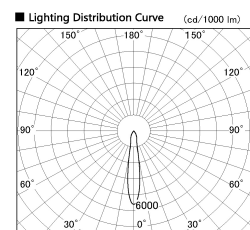

Item no. SD356-0815W8535

Series Name: Reflector type cylinder arm tracklight (UL Track) (SD356))

Installation	Track mount
Type	
Fixture wattage	7.9W
Beam angle	17 deg
Color Temp.	3500K
CRI	Ra>85
Luminous	607 lm
Body	Die-cast aluminum alloy
Body finish	White
Trim finish	White
Reflector finish	N/A
IP Rate	IP20
Light source	COB module
Input Voltage	AC220~240V
Dimming Type	Non-Dimmable
Certificate	CE, CCC
Cut Hole	N/A