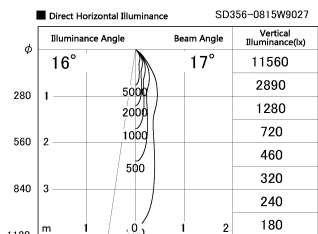

Item no. SD356-0815W9027

Series Name: Reflector type cylinder arm tracklight (UL Track) (SD356))

Installation	Track mount
Type	
Fixture wattage	7.9W
Beam angle	17 deg
Color Temp.	2700K
CRI	Ra>90
Luminous	519 lm
Body	Die-cast aluminum alloy
Body finish	White
Trim finish	White
Reflector finish	N/A
IP Rate	IP20
Light source	COB module
Input Voltage	AC220~240V
Dimming Type	Non-Dimmable
Certificate	CE, CCC
Cut Hole	N/A