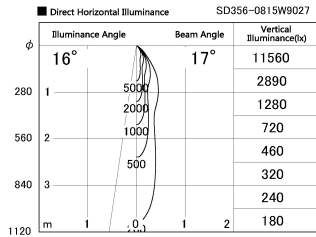

Item no. SD356-0815W9027

Series Name: Reflector type cylinder arm tracklight (UL Track) (SD356))

Installation	Track mount
Type	
Fixture wattage	7.9W
Beam angle	17 deg
Color Temp.	2700K
CRI	Ra>90
Luminous	519 lm
Body	Die-cast aluminum alloy
Body finish	White
Trim finish	White
Reflector finish	N/A
IP Rate	IP20
Light source	COB module
Input Voltage	AC220~240V
Dimming Type	Non-Dimmable
Certificate	CE, CCC
Cut Hole	N/A