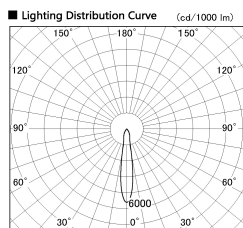

Item no. SD356-0815W9027

Series Name: Reflector type cylinder arm tracklight (UL Track) (SD356))

Installation	Track mount
Type	
Fixture wattage	7.9W
Beam angle	17 deg
Color Temp.	2700K
CRI	Ra>90
Luminous	519 lm
Body	Die-cast aluminum alloy
Body finish	White
Trim finish	White
Reflector finish	N/A
IP Rate	IP20
Light source	COB module
Input Voltage	AC220~240V
Dimming Type	Non-Dimmable
Certificate	CE, CCC
Cut Hole	N/A