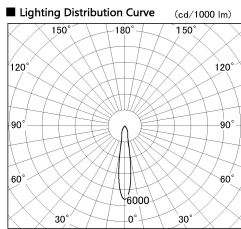

Item no. SD356-0815W9027

Series Name: Reflector type cylinder arm tracklight (UL Track) (SD356))

Installation	Track mount
Type	
Fixture wattage	7.9W
Beam angle	17 deg
Color Temp.	2700K
CRI	Ra>90
Luminous	519 lm
Body	Die-cast aluminum alloy
Body finish	White
Trim finish	White
Reflector finish	N/A
IP Rate	IP20
Light source	COB module
Input Voltage	AC220~240V
Dimming Type	Non-Dimmable
Certificate	CE, CCC
Cut Hole	N/A