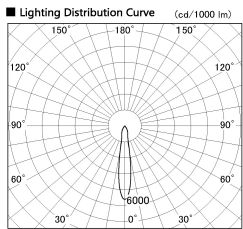

Item no. SD356-0815W9030

Series Name: Reflector type cylinder arm tracklight (UL Track) (SD356))

Installation	Track mount
Type	
Fixture wattage	7.9W
Beam angle	17 deg
Color Temp.	3000K
CRI	Ra>90
Luminous	541 lm
Body	Die-cast aluminum alloy
Body finish	White
Trim finish	White
Reflector finish	N/A
IP Rate	IP20
Light source	COB module
Input Voltage	AC220~240V
Dimming Type	Non-Dimmable
Certificate	CE, CCC
Cut Hole	N/A