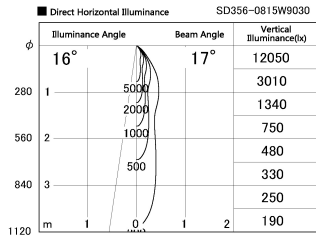

Item no. SD356-0815W9030

Series Name: Reflector type cylinder arm tracklight (UL Track) (SD356))

Installation	Track mount
Type	
Fixture wattage	7.9W
Beam angle	17 deg
Color Temp.	3000K
CRI	Ra>90
Luminous	541 lm
Body	Die-cast aluminum alloy
Body finish	White
Trim finish	White
Reflector finish	N/A
IP Rate	IP20
Light source	COB module
Input Voltage	AC220~240V
Dimming Type	Non-Dimmable
Certificate	CE, CCC
Cut Hole	N/A