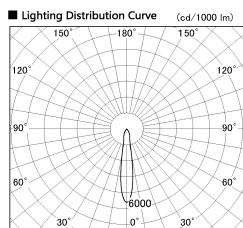

Item no. SD356-0815W9040

Series Name: Reflector type cylinder arm tracklight (UL Track) (SD356))

Installation	Track mount
Type	Reflector type cylinder arm tracklight (UL Track) (SD356))
Fixture wattage	7.9W
Beam angle	17 deg
Color Temp.	4000K
CRI	Ra>90
Luminous	557 lm
Body	Die-cast aluminum alloy
Body finish	White
Trim finish	White
Reflector finish	N/A
IP Rate	IP20
Light source	COB module
Input Voltage	AC220~240V
Dimming Type	Non-Dimmable
Certificate	CE, CCC
Cut Hole	N/A