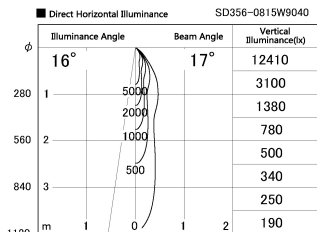

Item no. SD356-0815W9040

Series Name: Reflector type cylinder arm tracklight (UL Track) (SD356))

Installation	Track mount
Type	Reflector type cylinder arm tracklight (UL Track) (SD356))
Fixture wattage	7.9W
Beam angle	17 deg
Color Temp.	4000K
CRI	Ra>90
Luminous	557 lm
Body	Die-cast aluminum alloy
Body finish	White
Trim finish	White
Reflector finish	N/A
IP Rate	IP20
Light source	COB module
Input Voltage	AC220~240V
Dimming Type	Non-Dimmable
Certificate	CE, CCC
Cut Hole	N/A