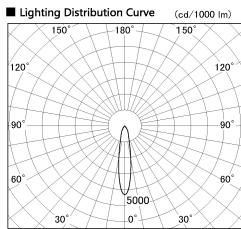

Item no. SD356-0820B8530

Series Name: Reflector type cylinder arm tracklight (UL Track) (SD356))

■ Direct Horizontal Illuminance SD356-0820B8530

Illuminance Angle	Beam Angle	Vertical Illuminance(lx)
19°	19°	10090
1		2520
2		1120
3		630
1000		400
2000		280
5000		210
1330 m		160

Installation	Track mount
Type	
Fixture wattage	7.9W
Beam angle	19 deg
Color Temp.	3000K
CRI	Ra>85
Luminous	580 lm
Body	Die-cast aluminum alloy
Body finish	Black
Trim finish	Black
Reflector finish	N/A
IP Rate	IP20
Light source	COB module
Input Voltage	AC220~240V
Dimming Type	Non-Dimmable
Certificate	CE, CCC
Cut Hole	N/A