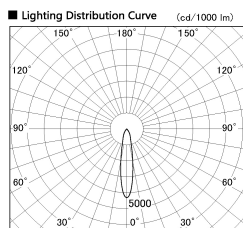

Item no. SD356-0820W8527

Series Name: Reflector type cylinder arm tracklight (UL Track) (SD356))

Installation	Track mount
Type	Reflector type cylinder arm tracklight (UL Track) (SD356))
Fixture wattage	7.9W
Beam angle	19 deg
Color Temp.	2700K
CRI	Ra>85
Luminous	557 lm
Body	Die-cast aluminum alloy
Body finish	White
Trim finish	White
Reflector finish	N/A
IP Rate	IP20
Light source	COB module
Input Voltage	AC220~240V
Dimming Type	Non-Dimmable
Certificate	CE, CCC
Cut Hole	N/A