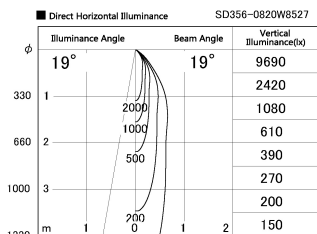

Item no. SD356-0820W8527

Series Name: Reflector type cylinder arm tracklight (UL Track) (SD356))

Installation	Track mount
Type	
Fixture wattage	7.9W
Beam angle	19 deg
Color Temp.	2700K
CRI	Ra>85
Luminous	557 lm
Body	Die-cast aluminum alloy
Body finish	White
Trim finish	White
Reflector finish	N/A
IP Rate	IP20
Light source	COB module
Input Voltage	AC220~240V
Dimming Type	Non-Dimmable
Certificate	CE, CCC
Cut Hole	N/A