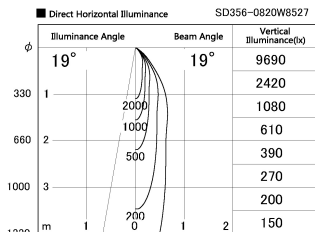

Item no. SD356-0820W8527

Series Name: Reflector type cylinder arm tracklight (UL Track) (SD356))

Installation	Track mount
Type	Reflector type cylinder arm tracklight (UL Track) (SD356))
Fixture wattage	7.9W
Beam angle	19 deg
Color Temp.	2700K
CRI	Ra>85
Luminous	557 lm
Body	Die-cast aluminum alloy
Body finish	White
Trim finish	White
Reflector finish	N/A
IP Rate	IP20
Light source	COB module
Input Voltage	AC220~240V
Dimming Type	Non-Dimmable
Certificate	CE, CCC
Cut Hole	N/A