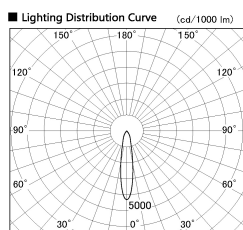

Item no. SD356-0820W8527

Series Name: Reflector type cylinder arm tracklight (UL Track) (SD356))

Installation	Track mount
Type	
Fixture wattage	7.9W
Beam angle	19 deg
Color Temp.	2700K
CRI	Ra>85
Luminous	557 lm
Body	Die-cast aluminum alloy
Body finish	White
Trim finish	White
Reflector finish	N/A
IP Rate	IP20
Light source	COB module
Input Voltage	AC220~240V
Dimming Type	Non-Dimmable
Certificate	CE, CCC
Cut Hole	N/A