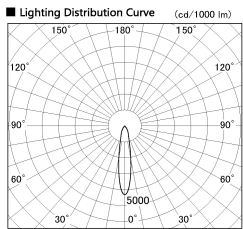

Item no. SD356-0820W8530

Series Name: Reflector type cylinder arm tracklight (UL Track) (SD356))

Installation	Track mount
Type	
Fixture wattage	7.9W
Beam angle	19 deg
Color Temp.	3000K
CRI	Ra>85
Luminous	580 lm
Body	Die-cast aluminum alloy
Body finish	White
Trim finish	White
Reflector finish	N/A
IP Rate	IP20
Light source	COB module
Input Voltage	AC220~240V
Dimming Type	Non-Dimmable
Certificate	CE, CCC
Cut Hole	N/A