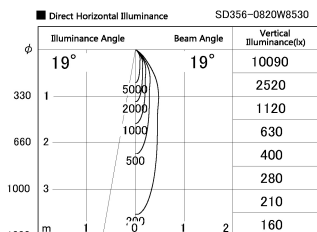

Item no. SD356-0820W8530

Series Name: Reflector type cylinder arm tracklight (UL Track) (SD356))

Installation	Track mount
Type	Reflector type cylinder arm tracklight (UL Track) (SD356))
Fixture wattage	7.9W
Beam angle	19 deg
Color Temp.	3000K
CRI	Ra>85
Luminous	580 lm
Body	Die-cast aluminum alloy
Body finish	White
Trim finish	White
Reflector finish	N/A
IP Rate	IP20
Light source	COB module
Input Voltage	AC220~240V
Dimming Type	Non-Dimmable
Certificate	CE, CCC
Cut Hole	N/A