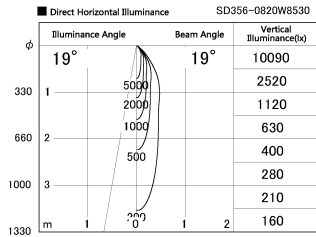

Item no. SD356-0820W8530

Series Name: Reflector type cylinder arm tracklight (UL Track) (SD356))

Installation	Track mount
Type	
Fixture wattage	7.9W
Beam angle	19 deg
Color Temp.	3000K
CRI	Ra>85
Luminous	580 lm
Body	Die-cast aluminum alloy
Body finish	White
Trim finish	White
Reflector finish	N/A
IP Rate	IP20
Light source	COB module
Input Voltage	AC220~240V
Dimming Type	Non-Dimmable
Certificate	CE, CCC
Cut Hole	N/A