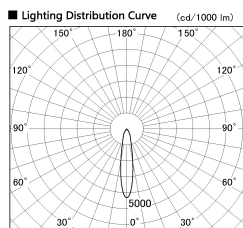

Item no. SD356-0820W8530

Series Name: Reflector type cylinder arm tracklight (UL Track) (SD356))

Installation	Track mount
Type	Reflector type cylinder arm tracklight (UL Track) (SD356))
Fixture wattage	7.9W
Beam angle	19 deg
Color Temp.	3000K
CRI	Ra>85
Luminous	580 lm
Body	Die-cast aluminum alloy
Body finish	White
Trim finish	White
Reflector finish	N/A
IP Rate	IP20
Light source	COB module
Input Voltage	AC220~240V
Dimming Type	Non-Dimmable
Certificate	CE, CCC
Cut Hole	N/A