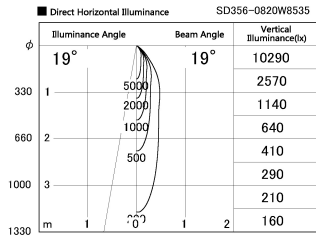

Item no. SD356-0820W8535

Series Name: Reflector type cylinder arm tracklight (UL Track) (SD356))

Installation	Track mount
Type	
Fixture wattage	7.9W
Beam angle	19 deg
Color Temp.	3500K
CRI	Ra>85
Luminous	592 lm
Body	Die-cast aluminum alloy
Body finish	White
Trim finish	White
Reflector finish	N/A
IP Rate	IP20
Light source	COB module
Input Voltage	AC220~240V
Dimming Type	Non-Dimmable
Certificate	CE, CCC
Cut Hole	N/A