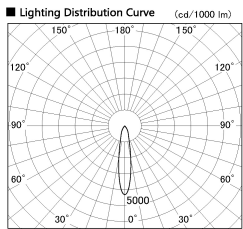

Item no. SD356-0820W8535

Series Name: Reflector type cylinder arm tracklight (UL Track) (SD356))

Installation	Track mount
Type	
Fixture wattage	7.9W
Beam angle	19 deg
Color Temp.	3500K
CRI	Ra>85
Luminous	592 lm
Body	Die-cast aluminum alloy
Body finish	White
Trim finish	White
Reflector finish	N/A
IP Rate	IP20
Light source	COB module
Input Voltage	AC220~240V
Dimming Type	Non-Dimmable
Certificate	CE, CCC
Cut Hole	N/A