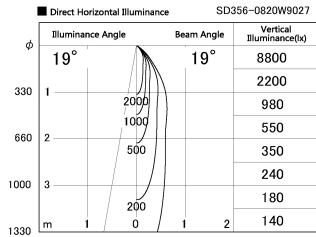

Item no. SD356-0820W9027

Series Name: Reflector type cylinder arm tracklight (UL Track) (SD356))

Installation	Track mount
Type	
Fixture wattage	7.9W
Beam angle	19 deg
Color Temp.	2700K
CRI	Ra>90
Luminous	506 lm
Body	Die-cast aluminum alloy
Body finish	White
Trim finish	White
Reflector finish	N/A
IP Rate	IP20
Light source	COB module
Input Voltage	AC220~240V
Dimming Type	Non-Dimmable
Certificate	CE, CCC
Cut Hole	N/A