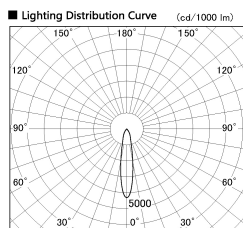

Item no. SD356-0820W9027

Series Name: Reflector type cylinder arm tracklight (UL Track) (SD356))

Installation	Track mount
Type	Reflector type cylinder arm tracklight (UL Track) (SD356))
Fixture wattage	7.9W
Beam angle	19 deg
Color Temp.	2700K
CRI	Ra>90
Luminous	506 lm
Body	Die-cast aluminum alloy
Body finish	White
Trim finish	White
Reflector finish	N/A
IP Rate	IP20
Light source	COB module
Input Voltage	AC220~240V
Dimming Type	Non-Dimmable
Certificate	CE, CCC
Cut Hole	N/A