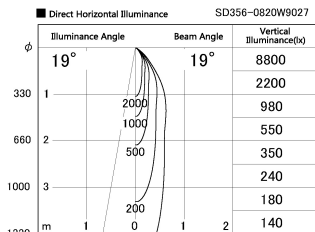

Item no. SD356-0820W9027

Series Name: Reflector type cylinder arm tracklight (UL Track) (SD356))

Installation	Track mount
Type	Reflector type cylinder arm tracklight (UL Track) (SD356))
Fixture wattage	7.9W
Beam angle	19 deg
Color Temp.	2700K
CRI	Ra>90
Luminous	506 lm
Body	Die-cast aluminum alloy
Body finish	White
Trim finish	White
Reflector finish	N/A
IP Rate	IP20
Light source	COB module
Input Voltage	AC220~240V
Dimming Type	Non-Dimmable
Certificate	CE, CCC
Cut Hole	N/A