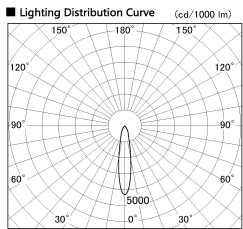

Item no. SD356-0820W9027

Series Name: Reflector type cylinder arm tracklight (UL Track) (SD356))

Installation	Track mount
Type	
Fixture wattage	7.9W
Beam angle	19 deg
Color Temp.	2700K
CRI	Ra>90
Luminous	506 lm
Body	Die-cast aluminum alloy
Body finish	White
Trim finish	White
Reflector finish	N/A
IP Rate	IP20
Light source	COB module
Input Voltage	AC220~240V
Dimming Type	Non-Dimmable
Certificate	CE, CCC
Cut Hole	N/A