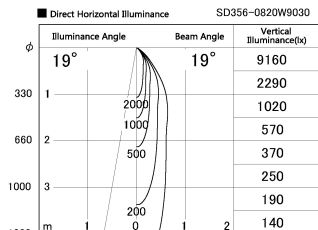

Item no. SD356-0820W9030

Series Name: Reflector type cylinder arm tracklight (UL Track) (SD356))

Installation	Track mount
Type	
Fixture wattage	7.9W
Beam angle	19 deg
Color Temp.	3000K
CRI	Ra>90
Luminous	527 lm
Body	Die-cast aluminum alloy
Body finish	White
Trim finish	White
Reflector finish	N/A
IP Rate	IP20
Light source	COB module
Input Voltage	AC220~240V
Dimming Type	Non-Dimmable
Certificate	CE, CCC
Cut Hole	N/A