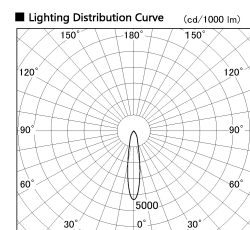

Item no. SD356-0820W9030

Series Name: Reflector type cylinder arm tracklight (UL Track) (SD356))

Installation	Track mount
Type	
Fixture wattage	7.9W
Beam angle	19 deg
Color Temp.	3000K
CRI	Ra>90
Luminous	527 lm
Body	Die-cast aluminum alloy
Body finish	White
Trim finish	White
Reflector finish	N/A
IP Rate	IP20
Light source	COB module
Input Voltage	AC220~240V
Dimming Type	Non-Dimmable
Certificate	CE, CCC
Cut Hole	N/A