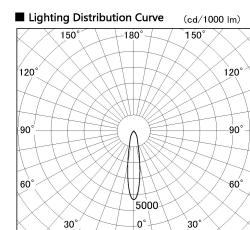

Item no. SD356-0820W9035

Series Name: Reflector type cylinder arm tracklight (UL Track) (SD356))

Installation	Track mount
Type	
Fixture wattage	7.9W
Beam angle	19 deg
Color Temp.	3500K
CRI	Ra>90
Luminous	538 lm
Body	Die-cast aluminum alloy
Body finish	White
Trim finish	White
Reflector finish	N/A
IP Rate	IP20
Light source	COB module
Input Voltage	AC220~240V
Dimming Type	Non-Dimmable
Certificate	CE, CCC
Cut Hole	N/A