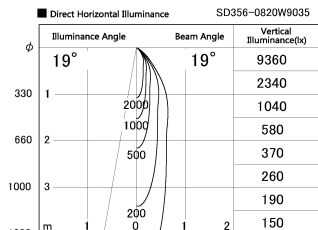

Item no. SD356-0820W9035

Series Name: Reflector type cylinder arm tracklight (UL Track) (SD356))

Installation	Track mount
Type	
Fixture wattage	7.9W
Beam angle	19 deg
Color Temp.	3500K
CRI	Ra>90
Luminous	538 lm
Body	Die-cast aluminum alloy
Body finish	White
Trim finish	White
Reflector finish	N/A
IP Rate	IP20
Light source	COB module
Input Voltage	AC220~240V
Dimming Type	Non-Dimmable
Certificate	CE, CCC
Cut Hole	N/A