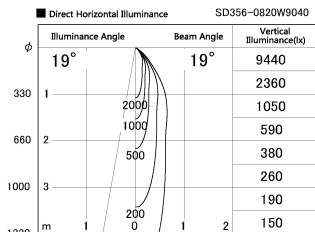

Item no. SD356-0820W9040

Series Name: Reflector type cylinder arm tracklight (UL Track) (SD356))

Installation	Track mount
Type	Reflector type cylinder arm tracklight (UL Track) (SD356))
Fixture wattage	7.9W
Beam angle	19 deg
Color Temp.	4000K
CRI	Ra>90
Luminous	543 lm
Body	Die-cast aluminum alloy
Body finish	White
Trim finish	White
Reflector finish	N/A
IP Rate	IP20
Light source	COB module
Input Voltage	AC220~240V
Dimming Type	Non-Dimmable
Certificate	CE, CCC
Cut Hole	N/A