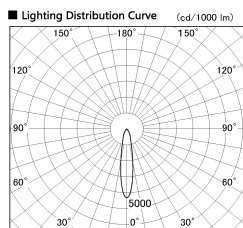

Item no. SD356-0820W9040

Series Name: Reflector type cylinder arm tracklight (UL Track) (SD356))

Installation	Track mount
Type	Reflector type cylinder arm tracklight (UL Track) (SD356))
Fixture wattage	7.9W
Beam angle	19 deg
Color Temp.	4000K
CRI	Ra>90
Luminous	543 lm
Body	Die-cast aluminum alloy
Body finish	White
Trim finish	White
Reflector finish	N/A
IP Rate	IP20
Light source	COB module
Input Voltage	AC220~240V
Dimming Type	Non-Dimmable
Certificate	CE, CCC
Cut Hole	N/A