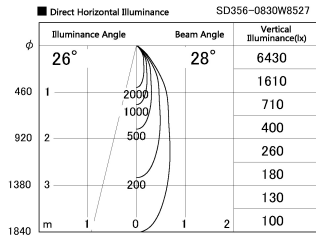

Item no. SD356-0830B8527

Series Name: Reflector type cylinder arm tracklight (UL Track) (SD356))

Installation	Track mount
Type	Reflector type cylinder arm tracklight (UL Track) (SD356))
Fixture wattage	7.9W
Beam angle	28 deg
Color Temp.	2700K
CRI	Ra>85
Luminous	548 lm
Body	Die-cast aluminum alloy
Body finish	Black
Trim finish	Black
Reflector finish	N/A
IP Rate	IP20
Light source	COB module
Input Voltage	AC220~240V
Dimming Type	Non-Dimmable
Certificate	CE, CCC
Cut Hole	N/A