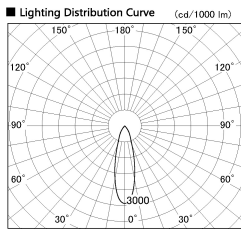

Item no. SD356-0830B8527

Series Name: Reflector type cylinder arm tracklight (UL Track) (SD356))

Installation	Track mount
Type	Reflector type cylinder arm tracklight (UL Track) (SD356))
Fixture wattage	7.9W
Beam angle	28 deg
Color Temp.	2700K
CRI	Ra>85
Luminous	548 lm
Body	Die-cast aluminum alloy
Body finish	Black
Trim finish	Black
Reflector finish	N/A
IP Rate	IP20
Light source	COB module
Input Voltage	AC220~240V
Dimming Type	Non-Dimmable
Certificate	CE, CCC
Cut Hole	N/A