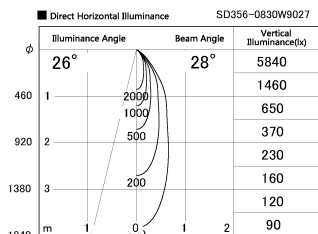

Item no. SD356-0830B9027

Series Name: Reflector type cylinder arm tracklight (UL Track) (SD356))

Installation	Track mount
Type	
Fixture wattage	7.9W
Beam angle	28 deg
Color Temp.	2700K
CRI	Ra>90
Luminous	498 lm
Body	Die-cast aluminum alloy
Body finish	Black
Trim finish	Black
Reflector finish	N/A
IP Rate	IP20
Light source	COB module
Input Voltage	AC220~240V
Dimming Type	Non-Dimmable
Certificate	CE, CCC
Cut Hole	N/A