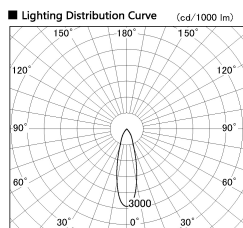

Item no. SD356-0830B9027

Series Name: Reflector type cylinder arm tracklight (UL Track) (SD356))

Installation	Track mount
Type	
Fixture wattage	7.9W
Beam angle	28 deg
Color Temp.	2700K
CRI	Ra>90
Luminous	498 lm
Body	Die-cast aluminum alloy
Body finish	Black
Trim finish	Black
Reflector finish	N/A
IP Rate	IP20
Light source	COB module
Input Voltage	AC220~240V
Dimming Type	Non-Dimmable
Certificate	CE, CCC
Cut Hole	N/A