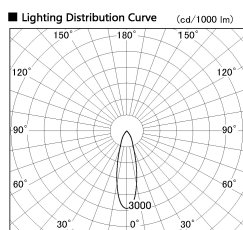

Item no. SD356-0830W8527

Series Name: Reflector type cylinder arm tracklight (UL Track) (SD356))

Installation	Track mount
Type	
Fixture wattage	7.9W
Beam angle	28 deg
Color Temp.	2700K
CRI	Ra>85
Luminous	548 lm
Body	Die-cast aluminum alloy
Body finish	White
Trim finish	White
Reflector finish	N/A
IP Rate	IP20
Light source	COB module
Input Voltage	AC220~240V
Dimming Type	Non-Dimmable
Certificate	CE, CCC
Cut Hole	N/A