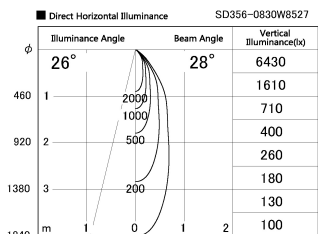

Item no. SD356-0830W8527

Series Name: Reflector type cylinder arm tracklight (UL Track) (SD356))

Installation	Track mount
Type	
Fixture wattage	7.9W
Beam angle	28 deg
Color Temp.	2700K
CRI	Ra>85
Luminous	548 lm
Body	Die-cast aluminum alloy
Body finish	White
Trim finish	White
Reflector finish	N/A
IP Rate	IP20
Light source	COB module
Input Voltage	AC220~240V
Dimming Type	Non-Dimmable
Certificate	CE, CCC
Cut Hole	N/A