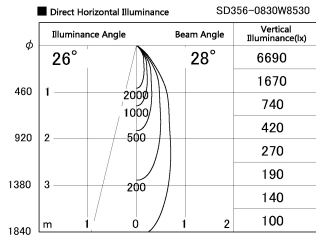

Item no. SD356-0830W8530

Series Name: Reflector type cylinder arm tracklight (UL Track) (SD356))

Installation	Track mount
Type	
Fixture wattage	7.9W
Beam angle	28 deg
Color Temp.	3000K
CRI	Ra>85
Luminous	570 lm
Body	Die-cast aluminum alloy
Body finish	White
Trim finish	White
Reflector finish	N/A
IP Rate	IP20
Light source	COB module
Input Voltage	AC220~240V
Dimming Type	Non-Dimmable
Certificate	CE, CCC
Cut Hole	N/A