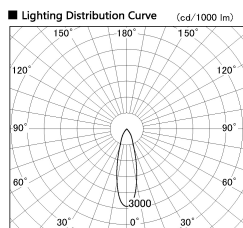

Item no. SD356-0830W8530

Series Name: Reflector type cylinder arm tracklight (UL Track) (SD356))

Installation	Track mount
Type	Reflector type cylinder arm tracklight (UL Track) (SD356))
Fixture wattage	7.9W
Beam angle	28 deg
Color Temp.	3000K
CRI	Ra>85
Luminous	570 lm
Body	Die-cast aluminum alloy
Body finish	White
Trim finish	White
Reflector finish	N/A
IP Rate	IP20
Light source	COB module
Input Voltage	AC220~240V
Dimming Type	Non-Dimmable
Certificate	CE, CCC
Cut Hole	N/A