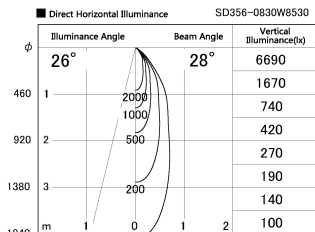

Item no. SD356-0830W8530

Series Name: Reflector type cylinder arm tracklight (UL Track) (SD356))

Installation	Track mount
Type	Reflector type cylinder arm tracklight (UL Track) (SD356))
Fixture wattage	7.9W
Beam angle	28 deg
Color Temp.	3000K
CRI	Ra>85
Luminous	570 lm
Body	Die-cast aluminum alloy
Body finish	White
Trim finish	White
Reflector finish	N/A
IP Rate	IP20
Light source	COB module
Input Voltage	AC220~240V
Dimming Type	Non-Dimmable
Certificate	CE, CCC
Cut Hole	N/A