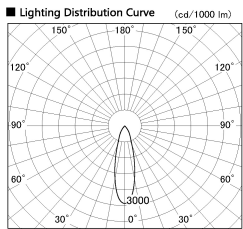

Item no. SD356-0830W8530

Series Name: Reflector type cylinder arm tracklight (UL Track) (SD356))

Installation	Track mount
Type	
Fixture wattage	7.9W
Beam angle	28 deg
Color Temp.	3000K
CRI	Ra>85
Luminous	570 lm
Body	Die-cast aluminum alloy
Body finish	White
Trim finish	White
Reflector finish	N/A
IP Rate	IP20
Light source	COB module
Input Voltage	AC220~240V
Dimming Type	Non-Dimmable
Certificate	CE, CCC
Cut Hole	N/A