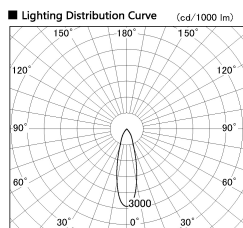

Item no. SD356-0830W8535

Series Name: Reflector type cylinder arm tracklight (UL Track) (SD356))

Installation	Track mount
Type	
Fixture wattage	7.9W
Beam angle	28 deg
Color Temp.	3500K
CRI	Ra>85
Luminous	582 lm
Body	Die-cast aluminum alloy
Body finish	White
Trim finish	White
Reflector finish	N/A
IP Rate	IP20
Light source	COB module
Input Voltage	AC220~240V
Dimming Type	Non-Dimmable
Certificate	CE, CCC
Cut Hole	N/A