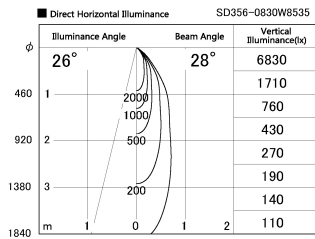

Item no. SD356-0830W8535

Series Name: Reflector type cylinder arm tracklight (UL Track) (SD356))

Installation	Track mount
Type	Reflector type cylinder arm tracklight (UL Track) (SD356))
Fixture wattage	7.9W
Beam angle	28 deg
Color Temp.	3500K
CRI	Ra>85
Luminous	582 lm
Body	Die-cast aluminum alloy
Body finish	White
Trim finish	White
Reflector finish	N/A
IP Rate	IP20
Light source	COB module
Input Voltage	AC220~240V
Dimming Type	Non-Dimmable
Certificate	CE, CCC
Cut Hole	N/A