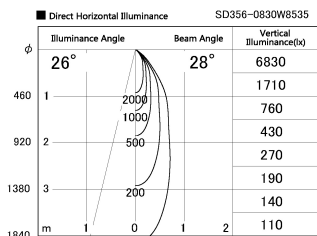

Item no. SD356-0830W8535

Series Name: Reflector type cylinder arm tracklight (UL Track) (SD356))

Installation	Track mount
Type	
Fixture wattage	7.9W
Beam angle	28 deg
Color Temp.	3500K
CRI	Ra>85
Luminous	582 lm
Body	Die-cast aluminum alloy
Body finish	White
Trim finish	White
Reflector finish	N/A
IP Rate	IP20
Light source	COB module
Input Voltage	AC220~240V
Dimming Type	Non-Dimmable
Certificate	CE, CCC
Cut Hole	N/A