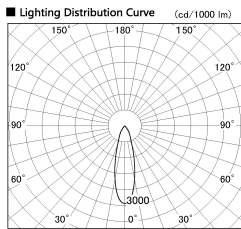

Item no. SD356-0830W8535

Series Name: Reflector type cylinder arm tracklight (UL Track) (SD356))

Installation	Track mount
Type	Reflector type cylinder arm tracklight (UL Track) (SD356))
Fixture wattage	7.9W
Beam angle	28 deg
Color Temp.	3500K
CRI	Ra>85
Luminous	582 lm
Body	Die-cast aluminum alloy
Body finish	White
Trim finish	White
Reflector finish	N/A
IP Rate	IP20
Light source	COB module
Input Voltage	AC220~240V
Dimming Type	Non-Dimmable
Certificate	CE, CCC
Cut Hole	N/A