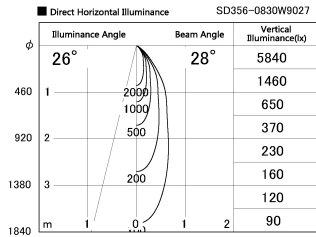

Item no. SD356-0830W9027

Series Name: Reflector type cylinder arm tracklight (UL Track) (SD356))

Installation	Track mount
Type	
Fixture wattage	7.9W
Beam angle	28 deg
Color Temp.	2700K
CRI	Ra>90
Luminous	498 lm
Body	Die-cast aluminum alloy
Body finish	White
Trim finish	White
Reflector finish	N/A
IP Rate	IP20
Light source	COB module
Input Voltage	AC220~240V
Dimming Type	Non-Dimmable
Certificate	CE, CCC
Cut Hole	N/A