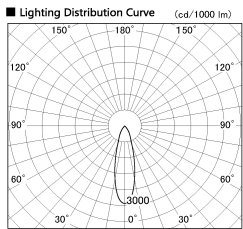

Item no. SD356-0830W9027

Series Name: Reflector type cylinder arm tracklight (UL Track) (SD356))

Installation	Track mount
Type	
Fixture wattage	7.9W
Beam angle	28 deg
Color Temp.	2700K
CRI	Ra>90
Luminous	498 lm
Body	Die-cast aluminum alloy
Body finish	White
Trim finish	White
Reflector finish	N/A
IP Rate	IP20
Light source	COB module
Input Voltage	AC220~240V
Dimming Type	Non-Dimmable
Certificate	CE, CCC
Cut Hole	N/A