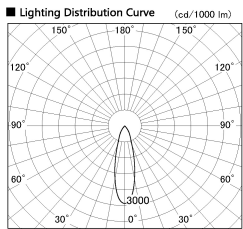

Item no. SD356-0830W9035

Series Name: Reflector type cylinder arm tracklight (UL Track) (SD356))

Installation	Track mount
Type	
Fixture wattage	7.9W
Beam angle	28 deg
Color Temp.	3500K
CRI	Ra>90
Luminous	529 lm
Body	Die-cast aluminum alloy
Body finish	White
Trim finish	White
Reflector finish	N/A
IP Rate	IP20
Light source	COB module
Input Voltage	AC220~240V
Dimming Type	Non-Dimmable
Certificate	CE, CCC
Cut Hole	N/A