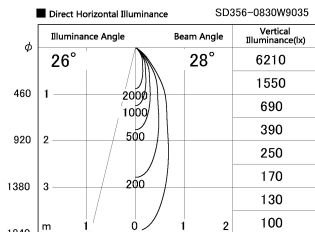

Item no. SD356-0830W9035

Series Name: Reflector type cylinder arm tracklight (UL Track) (SD356))

Installation	Track mount
Type	Reflector type cylinder arm tracklight (UL Track) (SD356))
Fixture wattage	7.9W
Beam angle	28 deg
Color Temp.	3500K
CRI	Ra>90
Luminous	529 lm
Body	Die-cast aluminum alloy
Body finish	White
Trim finish	White
Reflector finish	N/A
IP Rate	IP20
Light source	COB module
Input Voltage	AC220~240V
Dimming Type	Non-Dimmable
Certificate	CE, CCC
Cut Hole	N/A