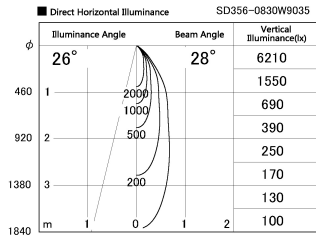

Item no. SD356-0830W9035

Series Name: Reflector type cylinder arm tracklight (UL Track) (SD356))

Installation	Track mount
Type	
Fixture wattage	7.9W
Beam angle	28 deg
Color Temp.	3500K
CRI	Ra>90
Luminous	529 lm
Body	Die-cast aluminum alloy
Body finish	White
Trim finish	White
Reflector finish	N/A
IP Rate	IP20
Light source	COB module
Input Voltage	AC220~240V
Dimming Type	Non-Dimmable
Certificate	CE, CCC
Cut Hole	N/A