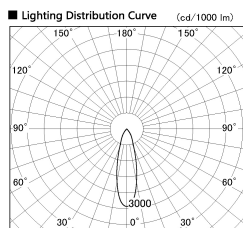

Item no. SD356-0830W9035

Series Name: Reflector type cylinder arm tracklight (UL Track) (SD356))

Installation	Track mount
Type	Reflector type cylinder arm tracklight (UL Track) (SD356))
Fixture wattage	7.9W
Beam angle	28 deg
Color Temp.	3500K
CRI	Ra>90
Luminous	529 lm
Body	Die-cast aluminum alloy
Body finish	White
Trim finish	White
Reflector finish	N/A
IP Rate	IP20
Light source	COB module
Input Voltage	AC220~240V
Dimming Type	Non-Dimmable
Certificate	CE, CCC
Cut Hole	N/A