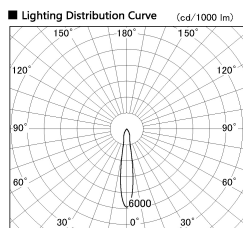

Item no. SD356-1415B8527

Series Name: Reflector type cylinder arm tracklight (UL Track) (SD356))

■ Direct Horizontal Illuminance SD356-1415B8527

Illuminance Angle	Beam Angle	Vertical Illuminance(lx)
16°	16°	26380
1	10000	6600
2	5000	2930
3	2000	1650
4	1000	1060
5	730	540
6	540	410

Installation	Track mount
Type	
Fixture wattage	14W
Beam angle	16 deg
Color Temp.	2700K
CRI	Ra>85
Luminous	1112 lm
Body	Die-cast aluminum alloy
Body finish	Black
Trim finish	Black
Reflector finish	N/A
IP Rate	IP20
Light source	COB module
Input Voltage	AC220~240V
Dimming Type	Non-Dimmable
Certificate	CE, CCC
Cut Hole	N/A