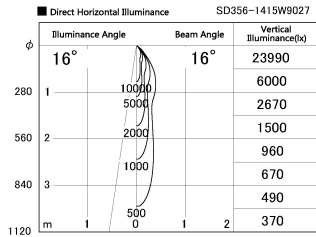

Item no. SD356-1415B9027

Series Name: Reflector type cylinder arm tracklight (UL Track) (SD356))

Installation	Track mount
Type	Reflector type cylinder arm tracklight (UL Track) (SD356))
Fixture wattage	14W
Beam angle	16 deg
Color Temp.	2700K
CRI	Ra>90
Luminous	1011 lm
Body	Die-cast aluminum alloy
Body finish	Black
Trim finish	Black
Reflector finish	N/A
IP Rate	IP20
Light source	COB module
Input Voltage	AC220~240V
Dimming Type	Non-Dimmable
Certificate	CE, CCC
Cut Hole	N/A