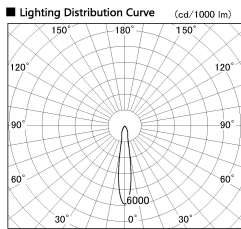

Item no. SD356-1415B9027

Series Name: Reflector type cylinder arm tracklight (UL Track) (SD356))

Installation	Track mount
Type	Reflector type cylinder arm tracklight (UL Track) (SD356))
Fixture wattage	14W
Beam angle	16 deg
Color Temp.	2700K
CRI	Ra>90
Luminous	1011 lm
Body	Die-cast aluminum alloy
Body finish	Black
Trim finish	Black
Reflector finish	N/A
IP Rate	IP20
Light source	COB module
Input Voltage	AC220~240V
Dimming Type	Non-Dimmable
Certificate	CE, CCC
Cut Hole	N/A