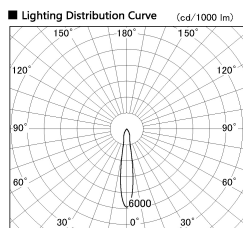

Item no. SD356-1415B9030

Series Name: Reflector type cylinder arm tracklight (UL Track) (SD356))

■ Direct Horizontal Illuminance SD356-1415B9030

Illuminance Angle	Beam Angle	Vertical Illuminance(lx)
16°	16°	24980
1	10000	6250
2	5000	2780
3	2000	1560
4	1000	1000
5	690	510
6	510	390

Installation	Track mount
Type	
Fixture wattage	14W
Beam angle	16 deg
Color Temp.	3000K
CRI	Ra>90
Luminous	1053 lm
Body	Die-cast aluminum alloy
Body finish	Black
Trim finish	Black
Reflector finish	N/A
IP Rate	IP20
Light source	COB module
Input Voltage	AC220~240V
Dimming Type	Non-Dimmable
Certificate	CE, CCC
Cut Hole	N/A