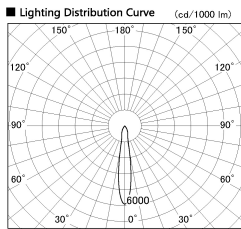

Item no. SD356-1415W8527

Series Name: Reflector type cylinder arm tracklight (UL Track) (SD356))

■ Direct Horizontal Illuminance SD356-1415W8527

Illuminance Angle	Beam Angle	Vertical Illuminance(lx)
16°	16°	26380
1	10000	6600
2	5000	2930
3	2000	1650
4	1000	1060
5	730	540
6	540	410

Installation	Track mount
Type	
Fixture wattage	14W
Beam angle	16 deg
Color Temp.	2700K
CRI	Ra>85
Luminous	1112 lm
Body	Die-cast aluminum alloy
Body finish	White
Trim finish	White
Reflector finish	N/A
IP Rate	IP20
Light source	COB module
Input Voltage	AC220~240V
Dimming Type	Non-Dimmable
Certificate	CE, CCC
Cut Hole	N/A