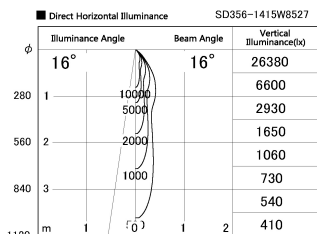

Item no. SD356-1415W8527

Series Name: Reflector type cylinder arm tracklight (UL Track) (SD356))

Installation	Track mount
Type	Reflector type cylinder arm tracklight (UL Track) (SD356))
Fixture wattage	14W
Beam angle	16 deg
Color Temp.	2700K
CRI	Ra>85
Luminous	1112 lm
Body	Die-cast aluminum alloy
Body finish	White
Trim finish	White
Reflector finish	N/A
IP Rate	IP20
Light source	COB module
Input Voltage	AC220~240V
Dimming Type	Non-Dimmable
Certificate	CE, CCC
Cut Hole	N/A