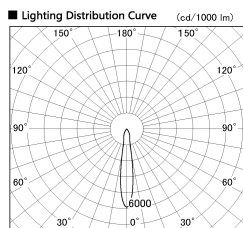

Item no. SD356-1415W8527

Series Name: Reflector type cylinder arm tracklight (UL Track) (SD356))

Installation	Track mount
Type	Reflector type cylinder arm tracklight (UL Track) (SD356))
Fixture wattage	14W
Beam angle	16 deg
Color Temp.	2700K
CRI	Ra>85
Luminous	1112 lm
Body	Die-cast aluminum alloy
Body finish	White
Trim finish	White
Reflector finish	N/A
IP Rate	IP20
Light source	COB module
Input Voltage	AC220~240V
Dimming Type	Non-Dimmable
Certificate	CE, CCC
Cut Hole	N/A