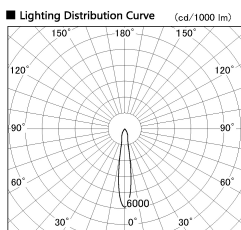

Item no. SD356-1415W8535

Series Name: Reflector type cylinder arm tracklight (UL Track) (SD356))

Installation	Track mount
Type	
Fixture wattage	14W
Beam angle	16 deg
Color Temp.	3500K
CRI	Ra>85
Luminous	1181 lm
Body	Die-cast aluminum alloy
Body finish	White
Trim finish	White
Reflector finish	N/A
IP Rate	IP20
Light source	COB module
Input Voltage	AC220~240V
Dimming Type	Non-Dimmable
Certificate	CE, CCC
Cut Hole	N/A