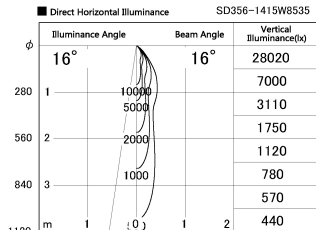

Item no. SD356-1415W8535

Series Name: Reflector type cylinder arm tracklight (UL Track) (SD356))

Installation	Track mount
Type	
Fixture wattage	14W
Beam angle	16 deg
Color Temp.	3500K
CRI	Ra>85
Luminous	1181 lm
Body	Die-cast aluminum alloy
Body finish	White
Trim finish	White
Reflector finish	N/A
IP Rate	IP20
Light source	COB module
Input Voltage	AC220~240V
Dimming Type	Non-Dimmable
Certificate	CE, CCC
Cut Hole	N/A