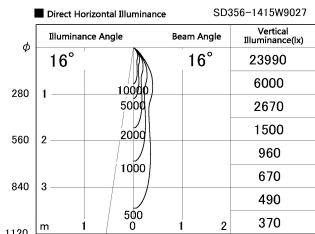

Item no. SD356-1415W9027

Series Name: Reflector type cylinder arm tracklight (UL Track) (SD356))

Installation	Track mount
Type	Reflector type cylinder arm tracklight (UL Track) (SD356))
Fixture wattage	14W
Beam angle	16 deg
Color Temp.	2700K
CRI	Ra>90
Luminous	1011 lm
Body	Die-cast aluminum alloy
Body finish	White
Trim finish	White
Reflector finish	N/A
IP Rate	IP20
Light source	COB module
Input Voltage	AC220~240V
Dimming Type	Non-Dimmable
Certificate	CE, CCC
Cut Hole	N/A