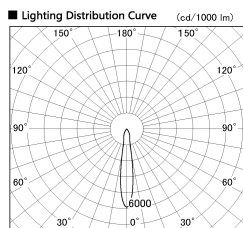

Item no. SD356-1415W9027

Series Name: Reflector type cylinder arm tracklight (UL Track) (SD356))

Installation	Track mount
Type	Reflector type cylinder arm tracklight (UL Track) (SD356))
Fixture wattage	14W
Beam angle	16 deg
Color Temp.	2700K
CRI	Ra>90
Luminous	1011 lm
Body	Die-cast aluminum alloy
Body finish	White
Trim finish	White
Reflector finish	N/A
IP Rate	IP20
Light source	COB module
Input Voltage	AC220~240V
Dimming Type	Non-Dimmable
Certificate	CE, CCC
Cut Hole	N/A