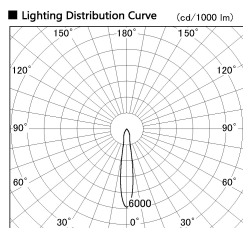

Item no. SD356-1415W9030

Series Name: Reflector type cylinder arm tracklight (UL Track) (SD356))

Installation	Track mount
Type	
Fixture wattage	14W
Beam angle	16 deg
Color Temp.	3000K
CRI	Ra>90
Luminous	1053 lm
Body	Die-cast aluminum alloy
Body finish	White
Trim finish	White
Reflector finish	N/A
IP Rate	IP20
Light source	COB module
Input Voltage	AC220~240V
Dimming Type	Non-Dimmable
Certificate	CE, CCC
Cut Hole	N/A

■ Direct Horizontal Illuminance SD356-1415W9030

Illuminance Angle	Beam Angle	Vertical Illuminance(lx)
16°	16°	24980
1	10000	6250
2	5000	2780
3	2000	1560
4	1000	1000
5	690	510
6	390	390