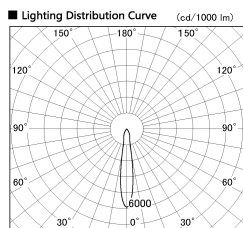

Item no. SD356-1415W9030

Series Name: Reflector type cylinder arm tracklight (UL Track) (SD356))

Installation	Track mount
Type	Reflector type cylinder arm tracklight (UL Track) (SD356))
Fixture wattage	14W
Beam angle	16 deg
Color Temp.	3000K
CRI	Ra>90
Luminous	1053 lm
Body	Die-cast aluminum alloy
Body finish	White
Trim finish	White
Reflector finish	N/A
IP Rate	IP20
Light source	COB module
Input Voltage	AC220~240V
Dimming Type	Non-Dimmable
Certificate	CE, CCC
Cut Hole	N/A