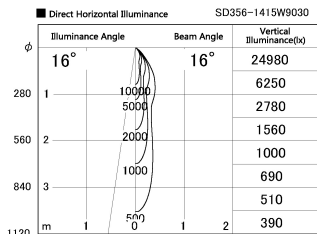

Item no. SD356-1415W9030

Series Name: Reflector type cylinder arm tracklight (UL Track) (SD356))

Installation	Track mount
Type	Reflector type cylinder arm tracklight (UL Track) (SD356))
Fixture wattage	14W
Beam angle	16 deg
Color Temp.	3000K
CRI	Ra>90
Luminous	1053 lm
Body	Die-cast aluminum alloy
Body finish	White
Trim finish	White
Reflector finish	N/A
IP Rate	IP20
Light source	COB module
Input Voltage	AC220~240V
Dimming Type	Non-Dimmable
Certificate	CE, CCC
Cut Hole	N/A