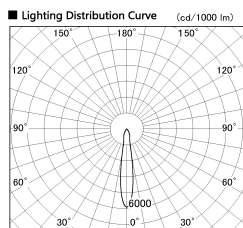

Item no. SD356-1415W9035

Series Name: Reflector type cylinder arm tracklight (UL Track) (SD356))

Installation	Track mount
Type	
Fixture wattage	14W
Beam angle	16 deg
Color Temp.	3500K
CRI	Ra>90
Luminous	1074 lm
Body	Die-cast aluminum alloy
Body finish	White
Trim finish	White
Reflector finish	N/A
IP Rate	IP20
Light source	COB module
Input Voltage	AC220~240V
Dimming Type	Non-Dimmable
Certificate	CE, CCC
Cut Hole	N/A

■ Direct Horizontal Illuminance SD356-1415W9035

Illuminance Angle	Beam Angle	Vertical Illuminance(lx)
16°	16°	25480
1	10000	6370
2	5000	2830
3	2000	1590
4	1000	1020
5	710	520
6	520	400