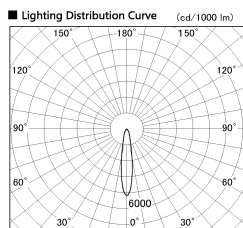

Item no. SD356-1420W8540

Series Name: Reflector type cylinder arm tracklight (UL Track) (SD356))

Installation	Track mount
Type	Reflector type cylinder arm tracklight (UL Track) (SD356))
Fixture wattage	14W
Beam angle	18 deg
Color Temp.	4000K
CRI	Ra>85
Luminous	1163 lm
Body	Die-cast aluminum alloy
Body finish	White
Trim finish	White
Reflector finish	N/A
IP Rate	IP20
Light source	COB module
Input Voltage	AC220~240V
Dimming Type	Non-Dimmable
Certificate	CE, CCC
Cut Hole	N/A