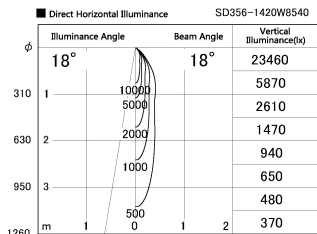

Item no. SD356-1420W8540

Series Name: Reflector type cylinder arm tracklight (UL Track) (SD356))

Installation	Track mount
Type	Reflector type cylinder arm tracklight (UL Track) (SD356))
Fixture wattage	14W
Beam angle	18 deg
Color Temp.	4000K
CRI	Ra>85
Luminous	1163 lm
Body	Die-cast aluminum alloy
Body finish	White
Trim finish	White
Reflector finish	N/A
IP Rate	IP20
Light source	COB module
Input Voltage	AC220~240V
Dimming Type	Non-Dimmable
Certificate	CE, CCC
Cut Hole	N/A