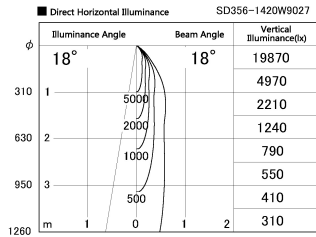

Item no. SD356-1420W9027

Series Name: Reflector type cylinder arm tracklight (UL Track) (SD356))

Installation	Track mount
Type	
Fixture wattage	14W
Beam angle	18 deg
Color Temp.	2700K
CRI	Ra>90
Luminous	985 lm
Body	Die-cast aluminum alloy
Body finish	White
Trim finish	White
Reflector finish	N/A
IP Rate	IP20
Light source	COB module
Input Voltage	AC220~240V
Dimming Type	Non-Dimmable
Certificate	CE, CCC
Cut Hole	N/A