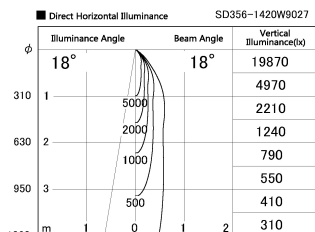

Item no. SD356-1420W9027

Series Name: Reflector type cylinder arm tracklight (UL Track) (SD356))

Installation	Track mount
Type	Reflector type cylinder arm tracklight (UL Track) (SD356))
Fixture wattage	14W
Beam angle	18 deg
Color Temp.	2700K
CRI	Ra>90
Luminous	985 lm
Body	Die-cast aluminum alloy
Body finish	White
Trim finish	White
Reflector finish	N/A
IP Rate	IP20
Light source	COB module
Input Voltage	AC220~240V
Dimming Type	Non-Dimmable
Certificate	CE, CCC
Cut Hole	N/A