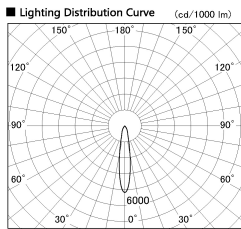

Item no. SD356-1420W9027

Series Name: Reflector type cylinder arm tracklight (UL Track) (SD356))

Installation	Track mount
Type	
Fixture wattage	14W
Beam angle	18 deg
Color Temp.	2700K
CRI	Ra>90
Luminous	985 lm
Body	Die-cast aluminum alloy
Body finish	White
Trim finish	White
Reflector finish	N/A
IP Rate	IP20
Light source	COB module
Input Voltage	AC220~240V
Dimming Type	Non-Dimmable
Certificate	CE, CCC
Cut Hole	N/A