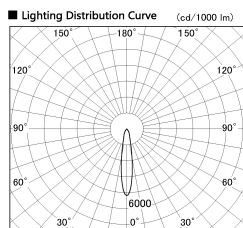

Item no. SD356-1420W9027

Series Name: Reflector type cylinder arm tracklight (UL Track) (SD356))

Installation	Track mount
Type	Reflector type cylinder arm tracklight (UL Track) (SD356))
Fixture wattage	14W
Beam angle	18 deg
Color Temp.	2700K
CRI	Ra>90
Luminous	985 lm
Body	Die-cast aluminum alloy
Body finish	White
Trim finish	White
Reflector finish	N/A
IP Rate	IP20
Light source	COB module
Input Voltage	AC220~240V
Dimming Type	Non-Dimmable
Certificate	CE, CCC
Cut Hole	N/A