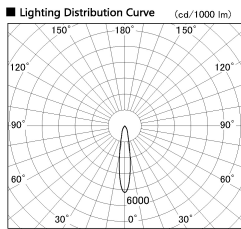

Item no. SD356-1420W9030

Series Name: Reflector type cylinder arm tracklight (UL Track) (SD356))

Installation	Track mount
Type	Reflector type cylinder arm tracklight (UL Track) (SD356))
Fixture wattage	14W
Beam angle	18 deg
Color Temp.	3000K
CRI	Ra>90
Luminous	1026 lm
Body	Die-cast aluminum alloy
Body finish	White
Trim finish	White
Reflector finish	N/A
IP Rate	IP20
Light source	COB module
Input Voltage	AC220~240V
Dimming Type	Non-Dimmable
Certificate	CE, CCC
Cut Hole	N/A