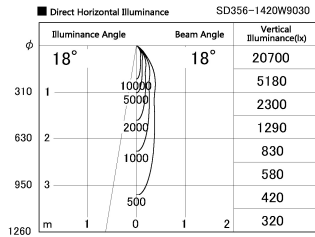

Item no. SD356-1420W9030

Series Name: Reflector type cylinder arm tracklight (UL Track) (SD356))

Installation	Track mount
Type	Reflector type cylinder arm tracklight (UL Track) (SD356))
Fixture wattage	14W
Beam angle	18 deg
Color Temp.	3000K
CRI	Ra>90
Luminous	1026 lm
Body	Die-cast aluminum alloy
Body finish	White
Trim finish	White
Reflector finish	N/A
IP Rate	IP20
Light source	COB module
Input Voltage	AC220~240V
Dimming Type	Non-Dimmable
Certificate	CE, CCC
Cut Hole	N/A