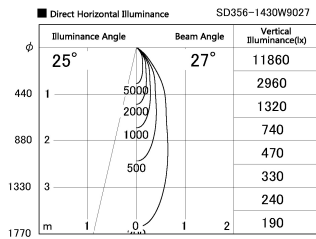

Item no. SD356-1430B9027

Series Name: Reflector type cylinder arm tracklight (UL Track) (SD356))

Installation	Track mount
Type	
Fixture wattage	14W
Beam angle	27 deg
Color Temp.	2700K
CRI	Ra>90
Luminous	969 lm
Body	Die-cast aluminum alloy
Body finish	Black
Trim finish	Black
Reflector finish	N/A
IP Rate	IP20
Light source	COB module
Input Voltage	AC220~240V
Dimming Type	Non-Dimmable
Certificate	CE, CCC
Cut Hole	N/A