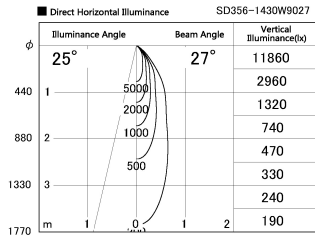

Item no. SD356-1430B9027

Series Name: Reflector type cylinder arm tracklight (UL Track) (SD356))

Installation	Track mount
Type	Reflector type cylinder arm tracklight (UL Track) (SD356))
Fixture wattage	14W
Beam angle	27 deg
Color Temp.	2700K
CRI	Ra>90
Luminous	969 lm
Body	Die-cast aluminum alloy
Body finish	Black
Trim finish	Black
Reflector finish	N/A
IP Rate	IP20
Light source	COB module
Input Voltage	AC220~240V
Dimming Type	Non-Dimmable
Certificate	CE, CCC
Cut Hole	N/A