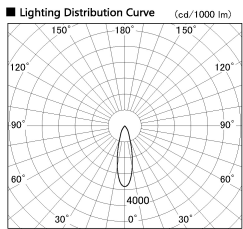

Item no. SD356-1430B9027

Series Name: Reflector type cylinder arm tracklight (UL Track) (SD356))

Installation	Track mount
Type	
Fixture wattage	14W
Beam angle	27 deg
Color Temp.	2700K
CRI	Ra>90
Luminous	969 lm
Body	Die-cast aluminum alloy
Body finish	Black
Trim finish	Black
Reflector finish	N/A
IP Rate	IP20
Light source	COB module
Input Voltage	AC220~240V
Dimming Type	Non-Dimmable
Certificate	CE, CCC
Cut Hole	N/A