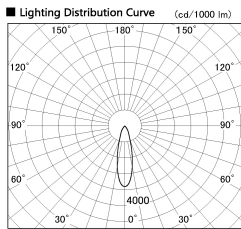

Item no. SD356-1430B9027

Series Name: Reflector type cylinder arm tracklight (UL Track) (SD356))

Installation	Track mount
Type	Reflector type cylinder arm tracklight (UL Track) (SD356))
Fixture wattage	14W
Beam angle	27 deg
Color Temp.	2700K
CRI	Ra>90
Luminous	969 lm
Body	Die-cast aluminum alloy
Body finish	Black
Trim finish	Black
Reflector finish	N/A
IP Rate	IP20
Light source	COB module
Input Voltage	AC220~240V
Dimming Type	Non-Dimmable
Certificate	CE, CCC
Cut Hole	N/A