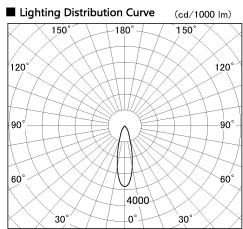

Item no. SD356-1430W8527

Series Name: Reflector type cylinder arm tracklight (UL Track) (SD356))

Installation	Track mount
Type	
Fixture wattage	14W
Beam angle	27 deg
Color Temp.	2700K
CRI	Ra>85
Luminous	1066 lm
Body	Die-cast aluminum alloy
Body finish	White
Trim finish	White
Reflector finish	N/A
IP Rate	IP20
Light source	COB module
Input Voltage	AC220~240V
Dimming Type	Non-Dimmable
Certificate	CE, CCC
Cut Hole	N/A