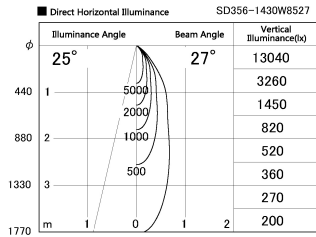

Item no. SD356-1430W8527

Series Name: Reflector type cylinder arm tracklight (UL Track) (SD356))

Installation	Track mount
Type	
Fixture wattage	14W
Beam angle	27 deg
Color Temp.	2700K
CRI	Ra>85
Luminous	1066 lm
Body	Die-cast aluminum alloy
Body finish	White
Trim finish	White
Reflector finish	N/A
IP Rate	IP20
Light source	COB module
Input Voltage	AC220~240V
Dimming Type	Non-Dimmable
Certificate	CE, CCC
Cut Hole	N/A