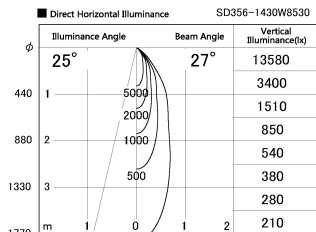

Item no. SD356-1430W8530

Series Name: Reflector type cylinder arm tracklight (UL Track) (SD356))

Installation	Track mount
Type	Reflector type cylinder arm tracklight (UL Track) (SD356))
Fixture wattage	14W
Beam angle	27 deg
Color Temp.	3000K
CRI	Ra>85
Luminous	1110 lm
Body	Die-cast aluminum alloy
Body finish	White
Trim finish	White
Reflector finish	N/A
IP Rate	IP20
Light source	COB module
Input Voltage	AC220~240V
Dimming Type	Non-Dimmable
Certificate	CE, CCC
Cut Hole	N/A