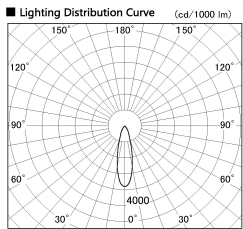

Item no. SD356-1430W8530

Series Name: Reflector type cylinder arm tracklight (UL Track) (SD356))

Installation	Track mount
Type	
Fixture wattage	14W
Beam angle	27 deg
Color Temp.	3000K
CRI	Ra>85
Luminous	1110 lm
Body	Die-cast aluminum alloy
Body finish	White
Trim finish	White
Reflector finish	N/A
IP Rate	IP20
Light source	COB module
Input Voltage	AC220~240V
Dimming Type	Non-Dimmable
Certificate	CE, CCC
Cut Hole	N/A