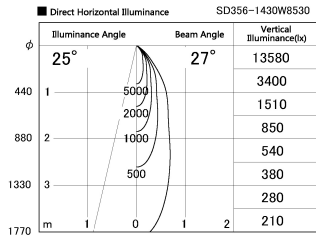

Item no. SD356-1430W8530

Series Name: Reflector type cylinder arm tracklight (UL Track) (SD356))

Installation	Track mount
Type	
Fixture wattage	14W
Beam angle	27 deg
Color Temp.	3000K
CRI	Ra>85
Luminous	1110 lm
Body	Die-cast aluminum alloy
Body finish	White
Trim finish	White
Reflector finish	N/A
IP Rate	IP20
Light source	COB module
Input Voltage	AC220~240V
Dimming Type	Non-Dimmable
Certificate	CE, CCC
Cut Hole	N/A