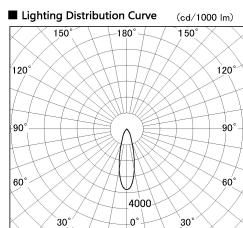

Item no. SD356-1430W8530

Series Name: Reflector type cylinder arm tracklight (UL Track) (SD356))

Installation	Track mount
Type	Reflector type cylinder arm tracklight (UL Track) (SD356))
Fixture wattage	14W
Beam angle	27 deg
Color Temp.	3000K
CRI	Ra>85
Luminous	1110 lm
Body	Die-cast aluminum alloy
Body finish	White
Trim finish	White
Reflector finish	N/A
IP Rate	IP20
Light source	COB module
Input Voltage	AC220~240V
Dimming Type	Non-Dimmable
Certificate	CE, CCC
Cut Hole	N/A