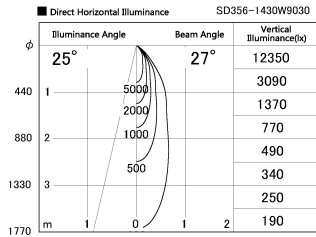

Item no. SD356-1430W9030

Series Name: Reflector type cylinder arm tracklight (UL Track) (SD356))

Installation	Track mount
Type	
Fixture wattage	14W
Beam angle	27 deg
Color Temp.	3000K
CRI	Ra>90
Luminous	1009 lm
Body	Die-cast aluminum alloy
Body finish	White
Trim finish	White
Reflector finish	N/A
IP Rate	IP20
Light source	COB module
Input Voltage	AC220~240V
Dimming Type	Non-Dimmable
Certificate	CE, CCC
Cut Hole	N/A