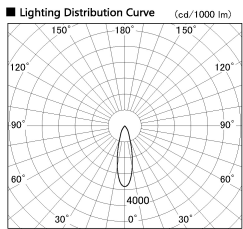

Item no. SD356-1430W9030

Series Name: Reflector type cylinder arm tracklight (UL Track) (SD356))

Installation	Track mount
Type	
Fixture wattage	14W
Beam angle	27 deg
Color Temp.	3000K
CRI	Ra>90
Luminous	1009 lm
Body	Die-cast aluminum alloy
Body finish	White
Trim finish	White
Reflector finish	N/A
IP Rate	IP20
Light source	COB module
Input Voltage	AC220~240V
Dimming Type	Non-Dimmable
Certificate	CE, CCC
Cut Hole	N/A