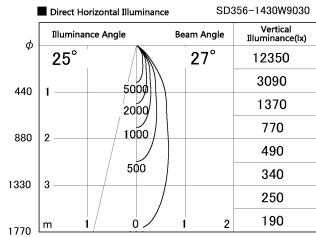

Item no. SD356-1430W9030

Series Name: Reflector type cylinder arm tracklight (UL Track) (SD356))

Installation	Track mount
Type	Reflector type cylinder arm tracklight (UL Track) (SD356))
Fixture wattage	14W
Beam angle	27 deg
Color Temp.	3000K
CRI	Ra>90
Luminous	1009 lm
Body	Die-cast aluminum alloy
Body finish	White
Trim finish	White
Reflector finish	N/A
IP Rate	IP20
Light source	COB module
Input Voltage	AC220~240V
Dimming Type	Non-Dimmable
Certificate	CE, CCC
Cut Hole	N/A