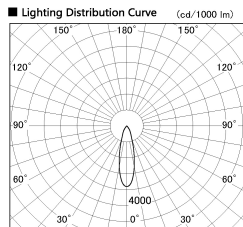

Item no. SD356-1430W9030

Series Name: Reflector type cylinder arm tracklight (UL Track) (SD356))

Installation	Track mount
Type	Reflector type cylinder arm tracklight (UL Track) (SD356))
Fixture wattage	14W
Beam angle	27 deg
Color Temp.	3000K
CRI	Ra>90
Luminous	1009 lm
Body	Die-cast aluminum alloy
Body finish	White
Trim finish	White
Reflector finish	N/A
IP Rate	IP20
Light source	COB module
Input Voltage	AC220~240V
Dimming Type	Non-Dimmable
Certificate	CE, CCC
Cut Hole	N/A