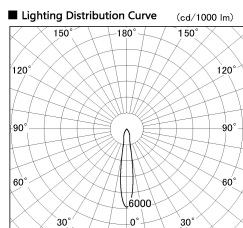

Item no. SD356-2115B8527

Series Name: Reflector type cylinder arm tracklight (UL Track) (SD356))

Installation	Track mount
Type	Reflector type cylinder arm tracklight (UL Track) (SD356))
Fixture wattage	21W
Beam angle	16 deg
Color Temp.	2700K
CRI	Ra>85
Luminous	1538 lm
Body	Die-cast aluminum alloy
Body finish	Black
Trim finish	Black
Reflector finish	N/A
IP Rate	IP20
Light source	COB module
Input Voltage	AC220~240V
Dimming Type	Non-Dimmable
Certificate	CE, CCC
Cut Hole	N/A