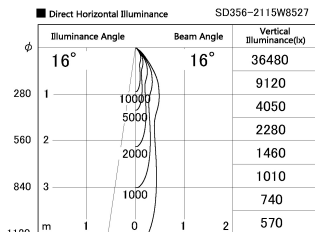

Item no. SD356-2115B8527

Series Name: Reflector type cylinder arm tracklight (UL Track) (SD356))

Installation	Track mount
Type	Reflector type cylinder arm tracklight (UL Track) (SD356))
Fixture wattage	21W
Beam angle	16 deg
Color Temp.	2700K
CRI	Ra>85
Luminous	1538 lm
Body	Die-cast aluminum alloy
Body finish	Black
Trim finish	Black
Reflector finish	N/A
IP Rate	IP20
Light source	COB module
Input Voltage	AC220~240V
Dimming Type	Non-Dimmable
Certificate	CE, CCC
Cut Hole	N/A