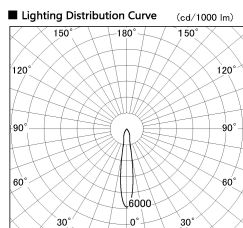

Item no. SD356-2115B8530

Series Name: Reflector type cylinder arm tracklight (UL Track) (SD356))

Installation	Track mount
Type	Reflector type cylinder arm tracklight (UL Track) (SD356))
Fixture wattage	21W
Beam angle	16 deg
Color Temp.	3000K
CRI	Ra>85
Luminous	1602 lm
Body	Die-cast aluminum alloy
Body finish	Black
Trim finish	Black
Reflector finish	N/A
IP Rate	IP20
Light source	COB module
Input Voltage	AC220~240V
Dimming Type	Non-Dimmable
Certificate	CE, CCC
Cut Hole	N/A