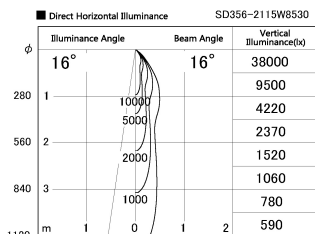

Item no. SD356-2115B8530

Series Name: Reflector type cylinder arm tracklight (UL Track) (SD356))

Installation	Track mount
Type	Reflector type cylinder arm tracklight (UL Track) (SD356))
Fixture wattage	21W
Beam angle	16 deg
Color Temp.	3000K
CRI	Ra>85
Luminous	1602 lm
Body	Die-cast aluminum alloy
Body finish	Black
Trim finish	Black
Reflector finish	N/A
IP Rate	IP20
Light source	COB module
Input Voltage	AC220~240V
Dimming Type	Non-Dimmable
Certificate	CE, CCC
Cut Hole	N/A