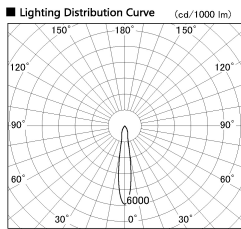

Item no. SD356-2115B8535

Series Name: Reflector type cylinder arm tracklight (UL Track) (SD356))

Installation	Track mount
Type	
Fixture wattage	21W
Beam angle	16 deg
Color Temp.	3500K
CRI	Ra>85
Luminous	1634 lm
Body	Die-cast aluminum alloy
Body finish	Black
Trim finish	Black
Reflector finish	N/A
IP Rate	IP20
Light source	COB module
Input Voltage	AC220~240V
Dimming Type	Non-Dimmable
Certificate	CE, CCC
Cut Hole	N/A