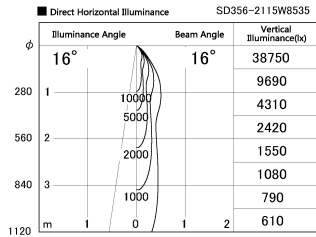

Item no. SD356-2115B8535

Series Name: Reflector type cylinder arm tracklight (UL Track) (SD356))

Installation	Track mount
Type	
Fixture wattage	21W
Beam angle	16 deg
Color Temp.	3500K
CRI	Ra>85
Luminous	1634 lm
Body	Die-cast aluminum alloy
Body finish	Black
Trim finish	Black
Reflector finish	N/A
IP Rate	IP20
Light source	COB module
Input Voltage	AC220~240V
Dimming Type	Non-Dimmable
Certificate	CE, CCC
Cut Hole	N/A