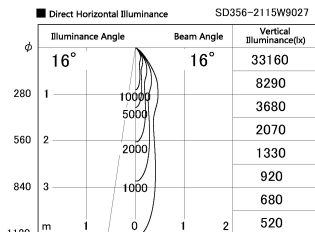

Item no. SD356-2115B9027

Series Name: Reflector type cylinder arm tracklight (UL Track) (SD356))

Installation	Track mount
Type	Reflector type cylinder arm tracklight (UL Track) (SD356))
Fixture wattage	21W
Beam angle	16 deg
Color Temp.	2700K
CRI	Ra>90
Luminous	1398 lm
Body	Die-cast aluminum alloy
Body finish	Black
Trim finish	Black
Reflector finish	N/A
IP Rate	IP20
Light source	COB module
Input Voltage	AC220~240V
Dimming Type	Non-Dimmable
Certificate	CE, CCC
Cut Hole	N/A