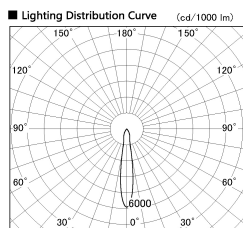

Item no. SD356-2115B9027

Series Name: Reflector type cylinder arm tracklight (UL Track) (SD356))

Installation	Track mount
Type	Reflector type cylinder arm tracklight (UL Track) (SD356))
Fixture wattage	21W
Beam angle	16 deg
Color Temp.	2700K
CRI	Ra>90
Luminous	1398 lm
Body	Die-cast aluminum alloy
Body finish	Black
Trim finish	Black
Reflector finish	N/A
IP Rate	IP20
Light source	COB module
Input Voltage	AC220~240V
Dimming Type	Non-Dimmable
Certificate	CE, CCC
Cut Hole	N/A