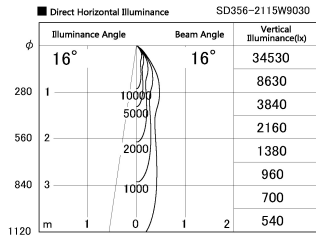

Item no. SD356-2115B9030

Series Name: Reflector type cylinder arm tracklight (UL Track) (SD356))

Installation	Track mount
Type	
Fixture wattage	21W
Beam angle	16 deg
Color Temp.	3000K
CRI	Ra>90
Luminous	1456 lm
Body	Die-cast aluminum alloy
Body finish	Black
Trim finish	Black
Reflector finish	N/A
IP Rate	IP20
Light source	COB module
Input Voltage	AC220~240V
Dimming Type	Non-Dimmable
Certificate	CE, CCC
Cut Hole	N/A