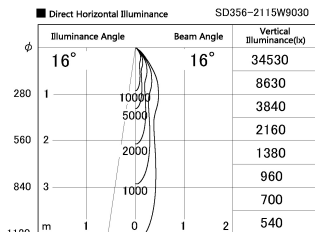

Item no. SD356-2115B9030

Series Name: Reflector type cylinder arm tracklight (UL Track) (SD356))

Installation	Track mount
Type	Reflector type cylinder arm tracklight (UL Track) (SD356))
Fixture wattage	21W
Beam angle	16 deg
Color Temp.	3000K
CRI	Ra>90
Luminous	1456 lm
Body	Die-cast aluminum alloy
Body finish	Black
Trim finish	Black
Reflector finish	N/A
IP Rate	IP20
Light source	COB module
Input Voltage	AC220~240V
Dimming Type	Non-Dimmable
Certificate	CE, CCC
Cut Hole	N/A