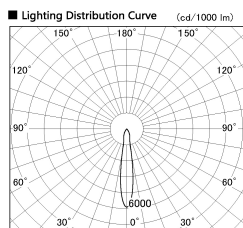

Item no. SD356-2115B9030

Series Name: Reflector type cylinder arm tracklight (UL Track) (SD356))

Installation	Track mount
Type	Reflector type cylinder arm tracklight (UL Track) (SD356))
Fixture wattage	21W
Beam angle	16 deg
Color Temp.	3000K
CRI	Ra>90
Luminous	1456 lm
Body	Die-cast aluminum alloy
Body finish	Black
Trim finish	Black
Reflector finish	N/A
IP Rate	IP20
Light source	COB module
Input Voltage	AC220~240V
Dimming Type	Non-Dimmable
Certificate	CE, CCC
Cut Hole	N/A