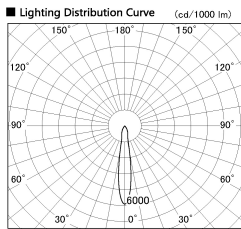

Item no. SD356-2115B9030

Series Name: Reflector type cylinder arm tracklight (UL Track) (SD356))

Installation	Track mount
Type	
Fixture wattage	21W
Beam angle	16 deg
Color Temp.	3000K
CRI	Ra>90
Luminous	1456 lm
Body	Die-cast aluminum alloy
Body finish	Black
Trim finish	Black
Reflector finish	N/A
IP Rate	IP20
Light source	COB module
Input Voltage	AC220~240V
Dimming Type	Non-Dimmable
Certificate	CE, CCC
Cut Hole	N/A