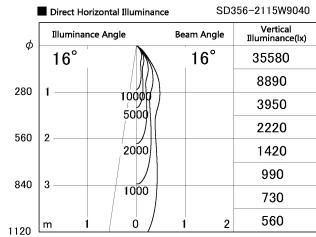

Item no. SD356-2115B9040

Series Name: Reflector type cylinder arm tracklight (UL Track) (SD356))

Installation	Track mount
Type	
Fixture wattage	21W
Beam angle	16 deg
Color Temp.	4000K
CRI	Ra>90
Luminous	1500 lm
Body	Die-cast aluminum alloy
Body finish	Black
Trim finish	Black
Reflector finish	N/A
IP Rate	IP20
Light source	COB module
Input Voltage	AC220~240V
Dimming Type	Non-Dimmable
Certificate	CE, CCC
Cut Hole	N/A