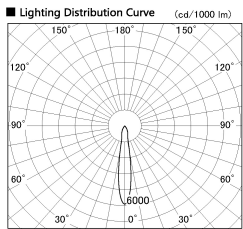

Item no. SD356-2115B9040

Series Name: Reflector type cylinder arm tracklight (UL Track) (SD356))

Installation	Track mount
Type	
Fixture wattage	21W
Beam angle	16 deg
Color Temp.	4000K
CRI	Ra>90
Luminous	1500 lm
Body	Die-cast aluminum alloy
Body finish	Black
Trim finish	Black
Reflector finish	N/A
IP Rate	IP20
Light source	COB module
Input Voltage	AC220~240V
Dimming Type	Non-Dimmable
Certificate	CE, CCC
Cut Hole	N/A