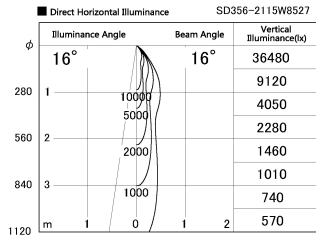

Item no. SD356-2115W8527

Series Name: Reflector type cylinder arm tracklight (UL Track) (SD356))

Installation	Track mount
Type	
Fixture wattage	21W
Beam angle	16 deg
Color Temp.	2700K
CRI	Ra>85
Luminous	1538 lm
Body	Die-cast aluminum alloy
Body finish	White
Trim finish	White
Reflector finish	N/A
IP Rate	IP20
Light source	COB module
Input Voltage	AC220~240V
Dimming Type	Non-Dimmable
Certificate	CE, CCC
Cut Hole	N/A