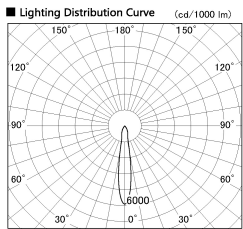

Item no. SD356-2115W8527

Series Name: Reflector type cylinder arm tracklight (UL Track) (SD356))

Installation	Track mount
Type	
Fixture wattage	21W
Beam angle	16 deg
Color Temp.	2700K
CRI	Ra>85
Luminous	1538 lm
Body	Die-cast aluminum alloy
Body finish	White
Trim finish	White
Reflector finish	N/A
IP Rate	IP20
Light source	COB module
Input Voltage	AC220~240V
Dimming Type	Non-Dimmable
Certificate	CE, CCC
Cut Hole	N/A