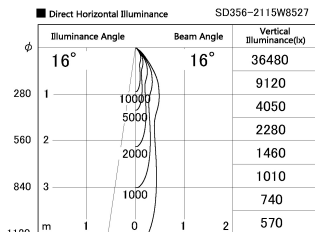

Item no. SD356-2115W8527

Series Name: Reflector type cylinder arm tracklight (UL Track) (SD356))

Installation	Track mount
Type	Reflector type cylinder arm tracklight (UL Track) (SD356))
Fixture wattage	21W
Beam angle	16 deg
Color Temp.	2700K
CRI	Ra>85
Luminous	1538 lm
Body	Die-cast aluminum alloy
Body finish	White
Trim finish	White
Reflector finish	N/A
IP Rate	IP20
Light source	COB module
Input Voltage	AC220~240V
Dimming Type	Non-Dimmable
Certificate	CE, CCC
Cut Hole	N/A