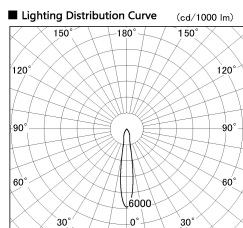

Item no. SD356-2115W8527

Series Name: Reflector type cylinder arm tracklight (UL Track) (SD356))

Installation	Track mount
Type	Reflector type cylinder arm tracklight (UL Track) (SD356))
Fixture wattage	21W
Beam angle	16 deg
Color Temp.	2700K
CRI	Ra>85
Luminous	1538 lm
Body	Die-cast aluminum alloy
Body finish	White
Trim finish	White
Reflector finish	N/A
IP Rate	IP20
Light source	COB module
Input Voltage	AC220~240V
Dimming Type	Non-Dimmable
Certificate	CE, CCC
Cut Hole	N/A